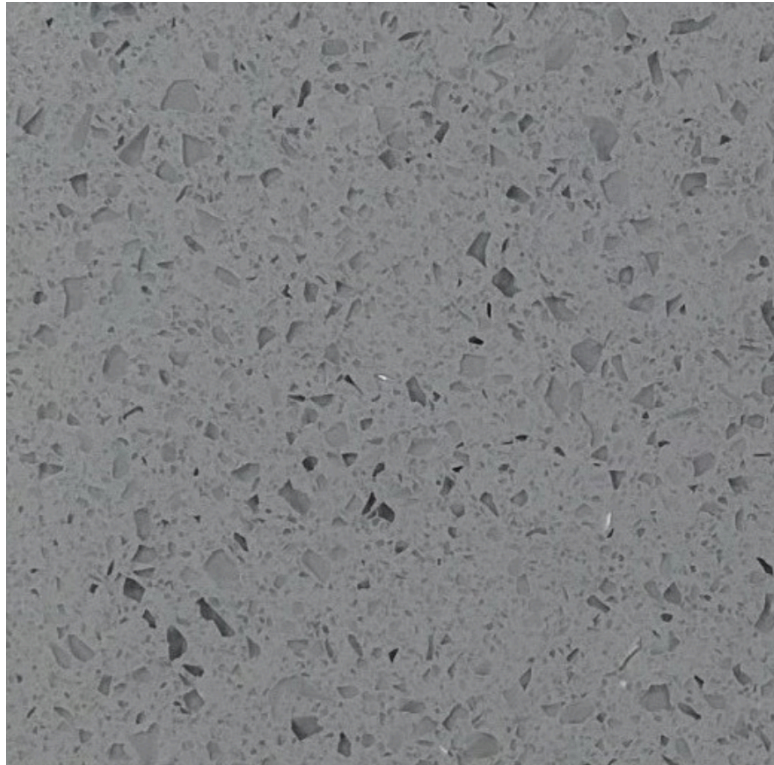

venture

SPECIFICATION SHEET:

Rockaway Beach VST-Q2I46

Color/Material	Grey, Quartz
Suitability	Interiors
Available Finishes	Honed, Polished
Available Sizes	3/4" Slab, 1-1/4" Slab, Custom Cut to Size

Email info@venturestoneandtile.com for more information.