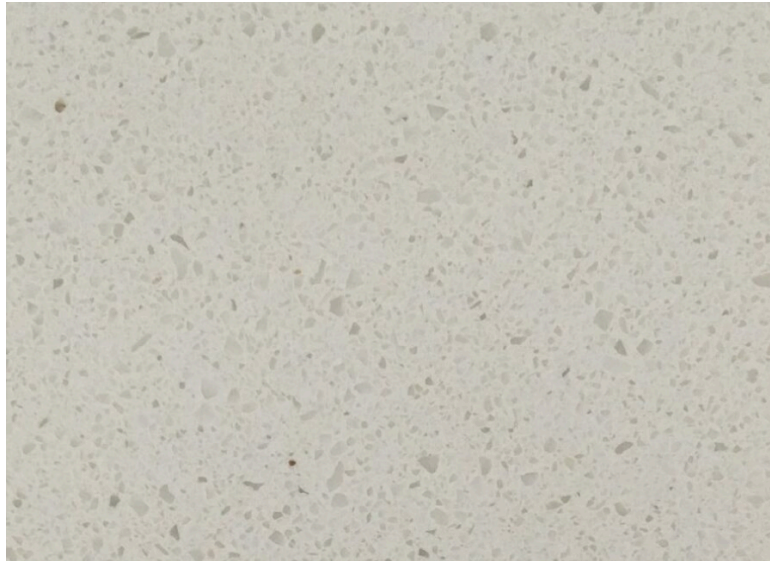

### Frost White VST-Q2040

Reminiscent of a rolling beach, Frost White has a calming beige background with off-white and light grey small chips of quartz in the surface. Perfect for wall or floor installation.