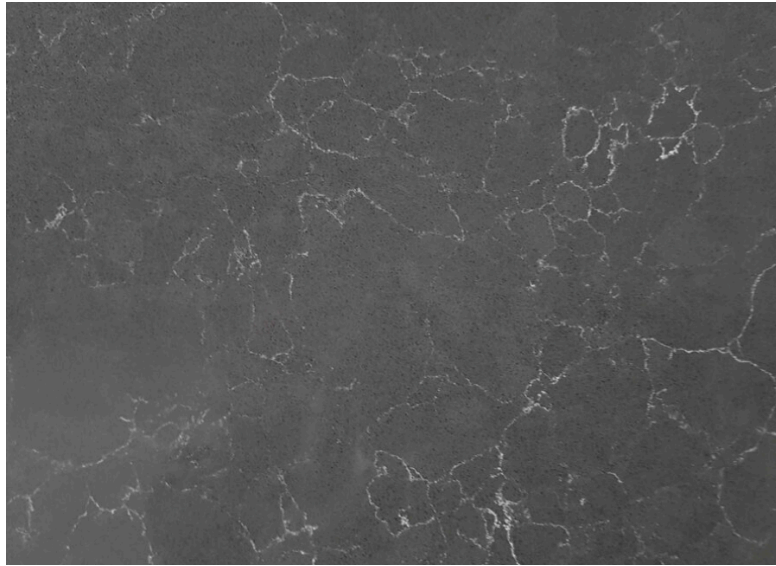

### Elegance Grey VST-Q8101

This quartz's name speaks for itself. Elegance Grey quartz has refined, elegant veining that brings a touch of elegance to any space while also maintaining a moody feel. This quartz has ivory white veins across a two-toned background.

Color/Material	Grey, Quartz
Suitability	Interiors
Available Finishes	Honed, Polished
Available Sizes	3/4" Slab, 1-1/4" Slab, Custom Cut to Size

Email [info@venturestoneandtile.com](mailto:info@venturestoneandtile.com) for more information.