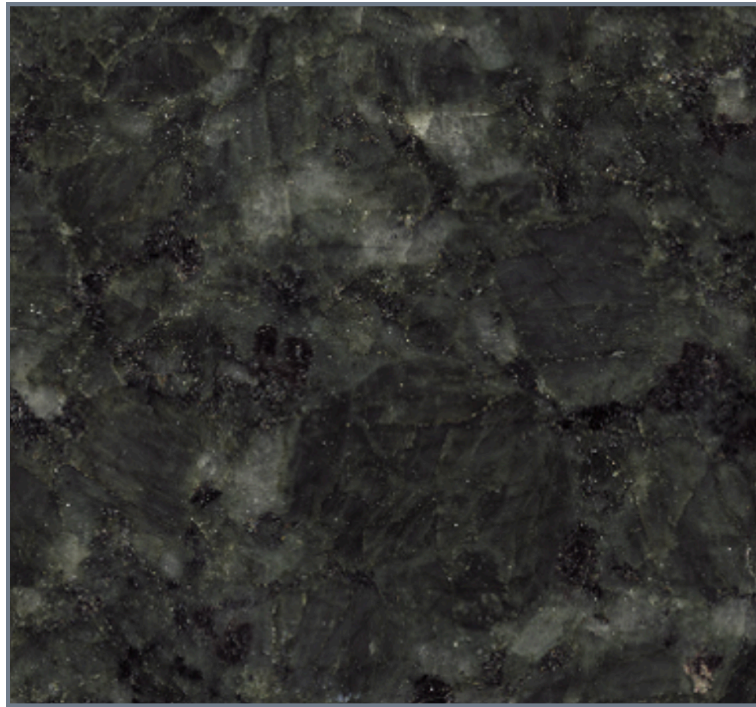

### Verde Maritaca

A natural granite quarried in Brazil. This stone is especially good for floor tiles and wall tiles, both interior and exterior, as well as cut to size, slabs countertops, and more.

Material Type	Granite
Suitability	Interiors, Exteriors
Available Finishes	Polished, Honed, Flamed, Bushhammered, Sawn
Available Sizes	Various sizes and thicknesses available