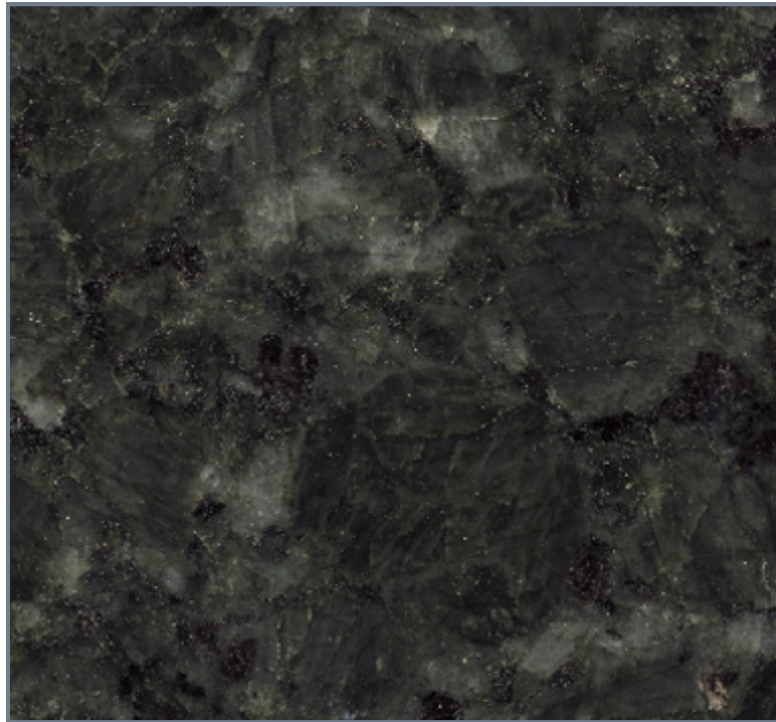

venture

SPECIFICATION SHEET:

Verde Jade

A natural granite quarried in Brazil. This stone is especially good for floor tiles and wall tiles, both interior and exterior, as well as cut to size, slabs countertops, and more.

Material Type	Granite
Suitability	Interiors, Exteriors
Available Finishes	Polished, Honed, Flamed, Bushhammered, Sawn
Available Sizes	Various sizes and thicknesses available

Email info@venturestoneandtile.com for more information.