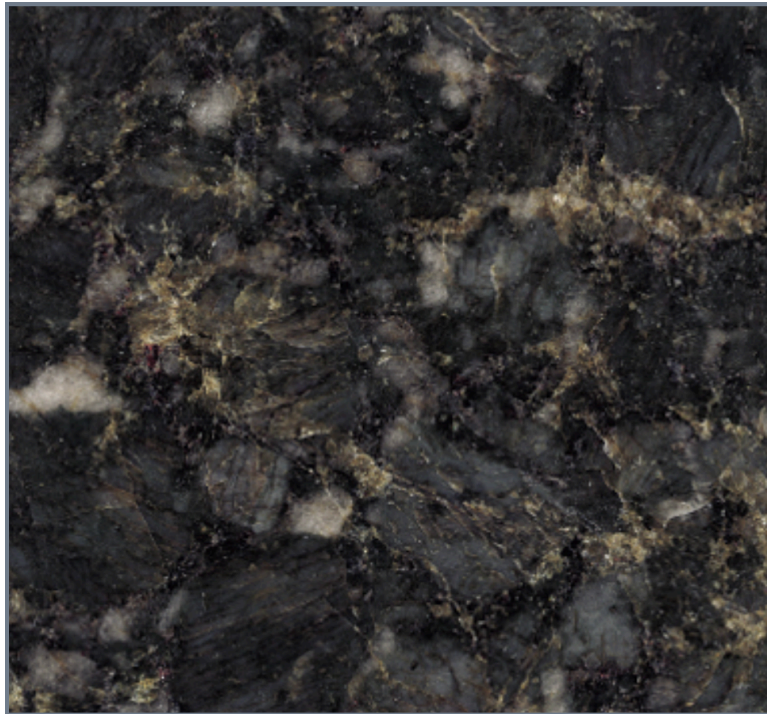

### Verde Butterfly

An exquisite blend of greens, greys, whites, and black tones mix in the surface of this Brazilian granite. Available in a variety of finishes and sizes, from mosaics to floor tiles and wall tiles, curbing, counters, and cut to size to large slabs.