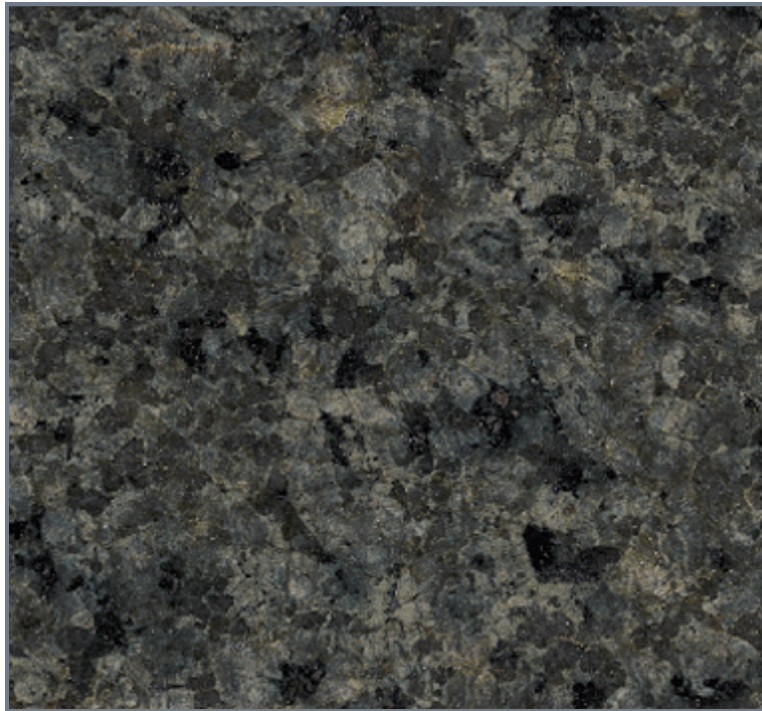

### New Tunas Green

An alluring green granite stone from the depths of Brazil. Available as floor tiles, wall tiles, interior or exterior cladding. This stone is most commonly used as kitchen or bathroom vanity top countertops.