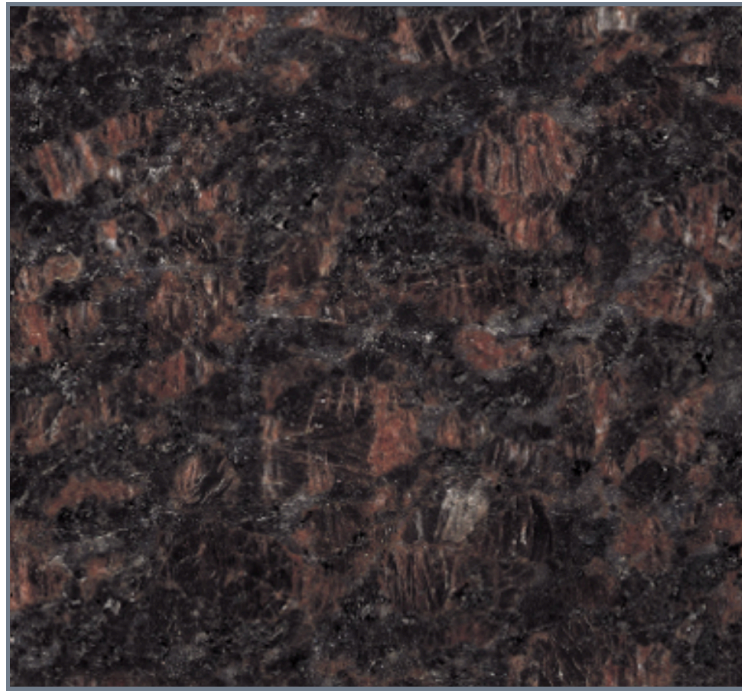

venture

SPECIFICATION SHEET:

Tan Brown

An Indian granite with coffee colored inclusions in the surface, Tan Brown granite will add durability and elegance to any application. Available in large slabs and blocks, this stone can be specified for floor tiles, wall tiles, kitchen countertops, vanity tops, curbs, thresholds, cladding and exteriors.

Material Type	Granite
Suitability	Interiors, Exteriors
Available Finishes	Polished, Honed, Flamed, Bushhammered, Sawn
Available Sizes	Various sizes and thicknesses available

Email info@venturestoneandtile.com for more information.