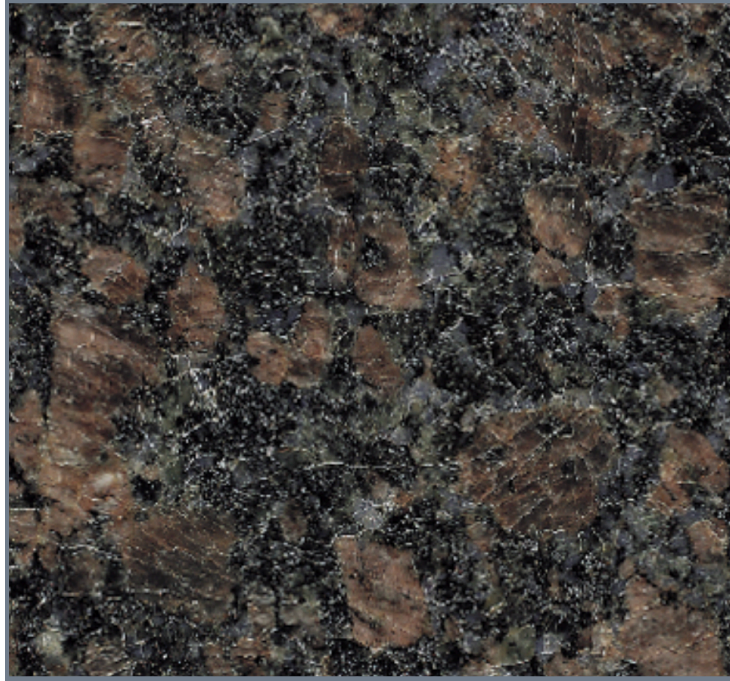

venture

SPECIFICATION SHEET:

Sapphire Brown

An Indian granite featuring a mix of brown to reddish flecks on a deep dark background. This stone is good for countertops, vanity tops, exterior hardscapes, cladding, interior floor tiles, wall tiles, and more.

Material Type	Granite
Suitability	Interiors, Exteriors
Available Finishes	Polished, Honed, Flamed, Bushhammered, Sawn
Available Sizes	Various sizes and thicknesses available

Email info@venturestoneandtile.com for more information.