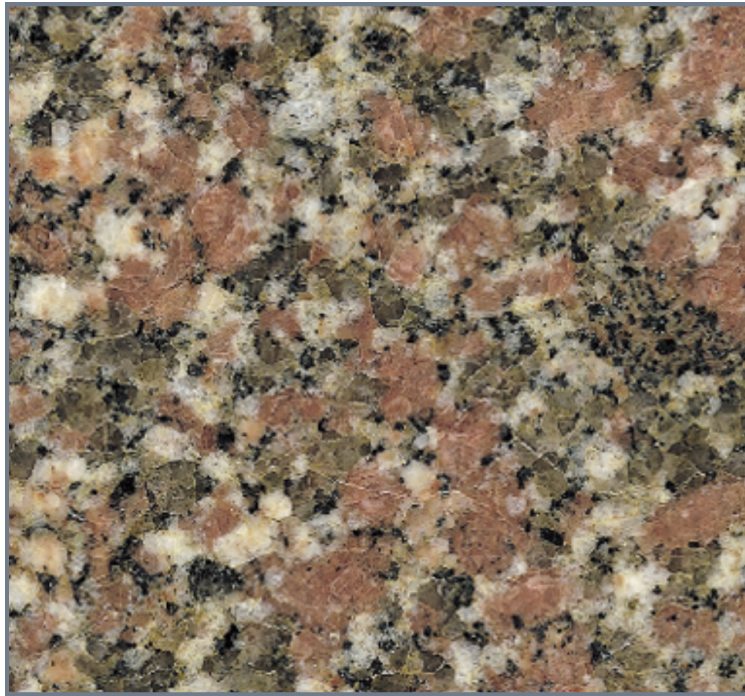

venture

SPECIFICATION SHEET:

Rosa Sinai

A pink granite quarried in Egypt. This stone has good technical characteristics, low water absorption and is good for interiors and exteriors. Floor tiles, wall tiles, slabs and cut to size are all available.

Material Type	Granite
Suitability	Interiors, Exteriors
Available Finishes	Polished, Honed, Flamed, Bushhammered, Sawn
Available Sizes	Various sizes and thicknesses available

Email info@venturestoneandtile.com for more information.