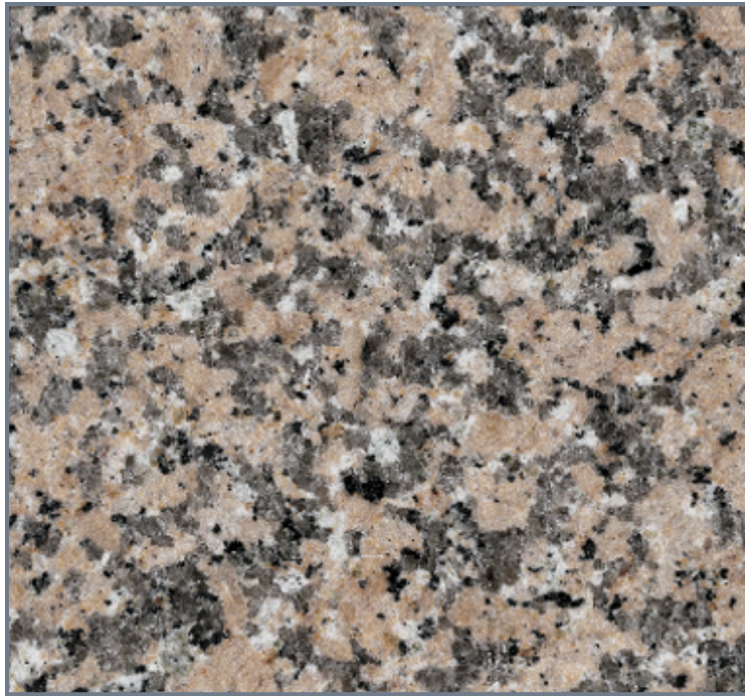

venture

SPECIFICATION SHEET:

Rosa Porrinho

This Spanish granite is consistent in color and provides a superior strong surface when properly installed. Available in a variety of finishes, this stone is perfect as floor tiles, wall tiles, slabs, cut to size, and more.

Material Type	Granite
Suitability	Interiors, Exteriors
Available Finishes	Polished, Honed, Flamed, Bushhammered, Sawn
Available Sizes	Various sizes and thicknesses available

Email info@venturestoneandtile.com for more information.