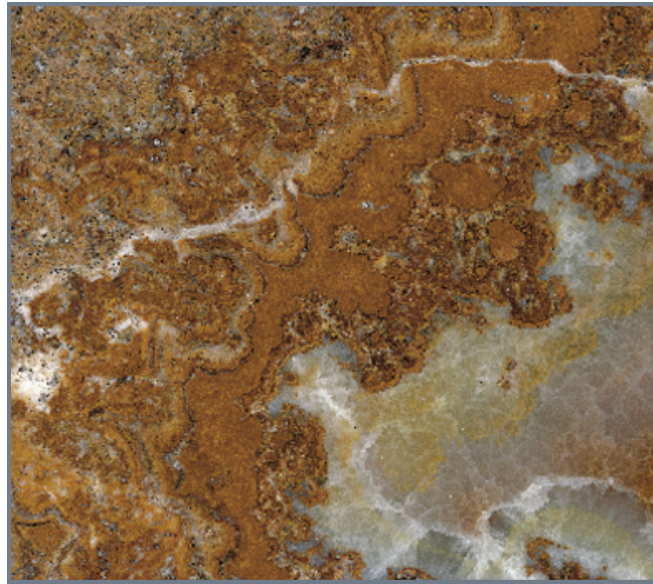

venture

SPECIFICATION SHEET:

Onyx Red

A darker version of our light red onyx, this onyx features graduated tones of red to pink throughout the surface. Shown here as a cross cut version, this stone is available as both cross cut and vein cut. Translucent, unique, and extraordinary, this onyx can be specified on your next project.

Color/Material	Red, Onyx
Suitability	Interiors
Available Finishes	Honed, Polished
Available Sizes	Various sizes and thicknesses available

Email info@venturestoneandtile.com for more information.