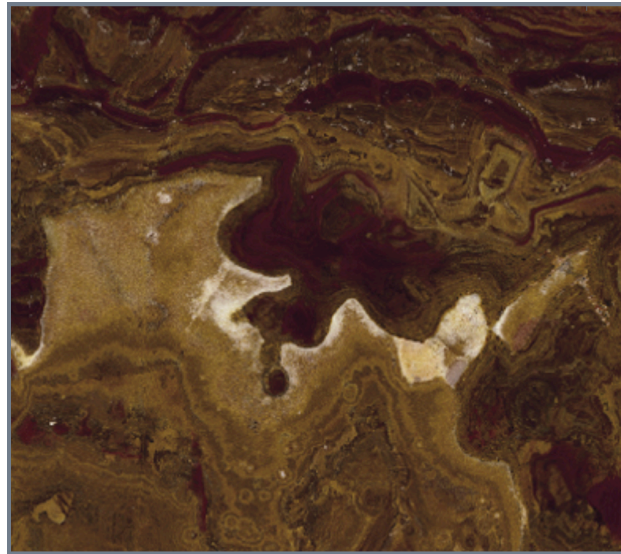

venture

SPECIFICATION SHEET:

Onyx Multicolor Red

This onyx brings in a whole color palette of red to any specification. Unique, interesting, and stunning, this stone can be specified for accent walls and areas of that nature.

Color/Material	Red, Onyx
Suitability	Interiors
Available Finishes	Honed, Polished
Available Sizes	Various sizes and thicknesses available

Email info@venturestoneandtile.com for more information.