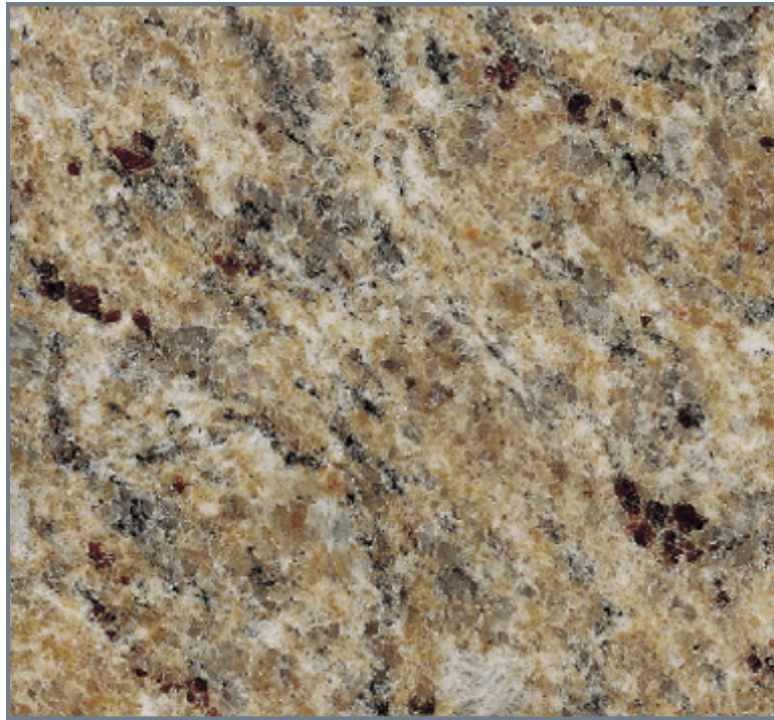

venture

SPECIFICATION SHEET:

New Giallo Venezian

This Brazilian granite has excellent technical characteristics such as low water absorption and a high level of durability. Perfect for countertops, tiles and cut to size.

Material Type	Granite
Suitability	Interiors, Exteriors
Available Finishes	Polished, Honed, Flamed, Bushhammered, Sawn
Available Sizes	Various sizes and thicknesses available

Email info@venturestoneandtile.com for more information.