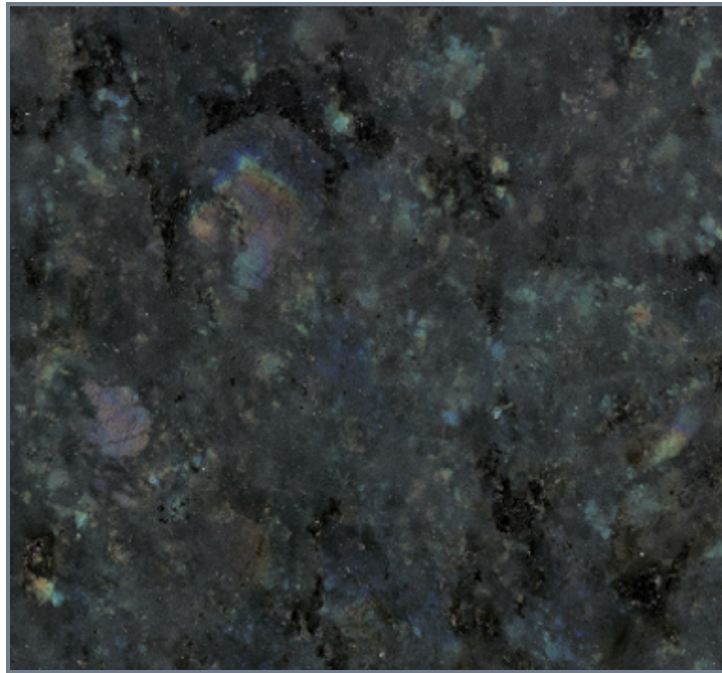

### Labradorite Blue

Quarried in Madagascar, this blue granite is available in a variety of finishes and sizes. Large slabs, cut to size countertops, floor tile and wall tile are all available and can be specified for your next project.