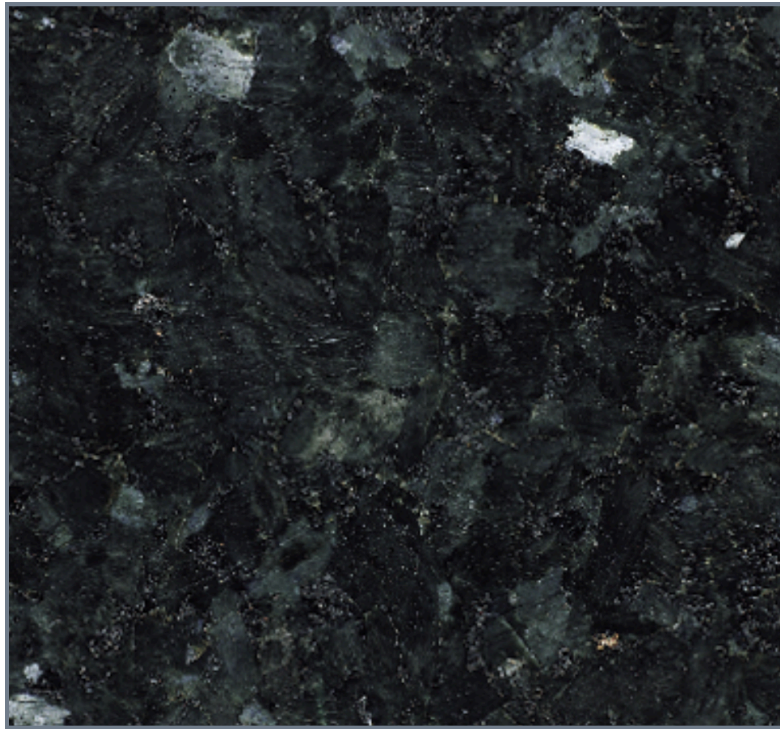

venture

SPECIFICATION SHEET:

Labrador Emerald Pearl

A natural granite quarried in Norway, this stone features green, blue and black inclusions with a shimmering appearance. This stone is best used for cut to size kitchen countertops, vanity tops, and cut to size curbing, thresholds, and slab. Its sister stone Blue Pearl offers the same characteristics in a blue cast.

Material Type	Granite
Suitability	Interiors, Exteriors
Available Finishes	Polished, Honed, Flamed, Bushhammered, Sawn
Available Sizes	Various sizes and thicknesses available

Email info@venturestoneandtile.com for more information.