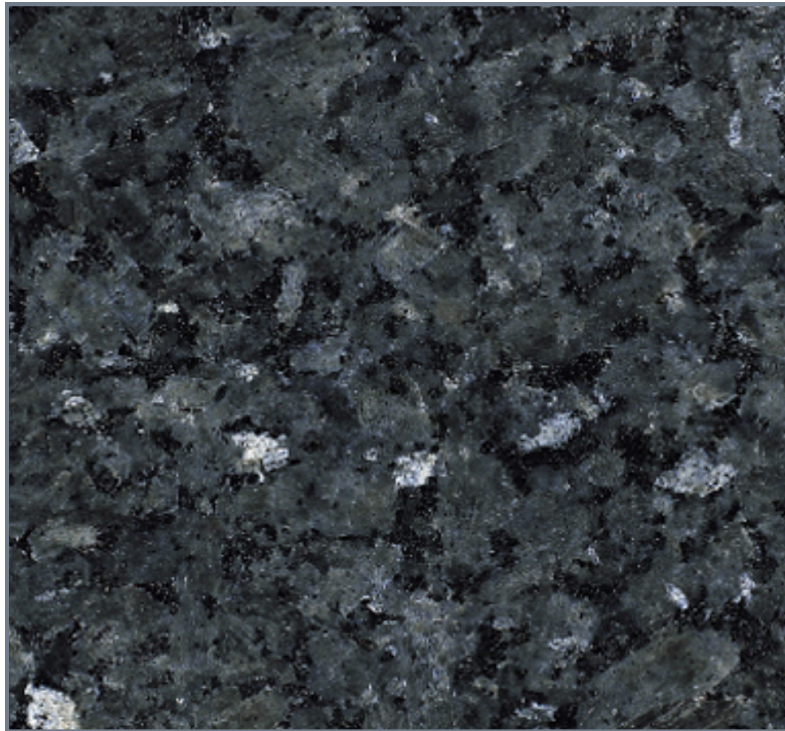

### Labrador Blue Pearl

A natural granite quarried in Norway, this stone features blue, green and black inclusions with a shimmering appearance. This stone is best used for cut to size kitchen countertops, vanity tops, and cut to size curbing, thresholds, and slab. Its sister stone Emerald Pearl offers the same characteristics in a green cast.