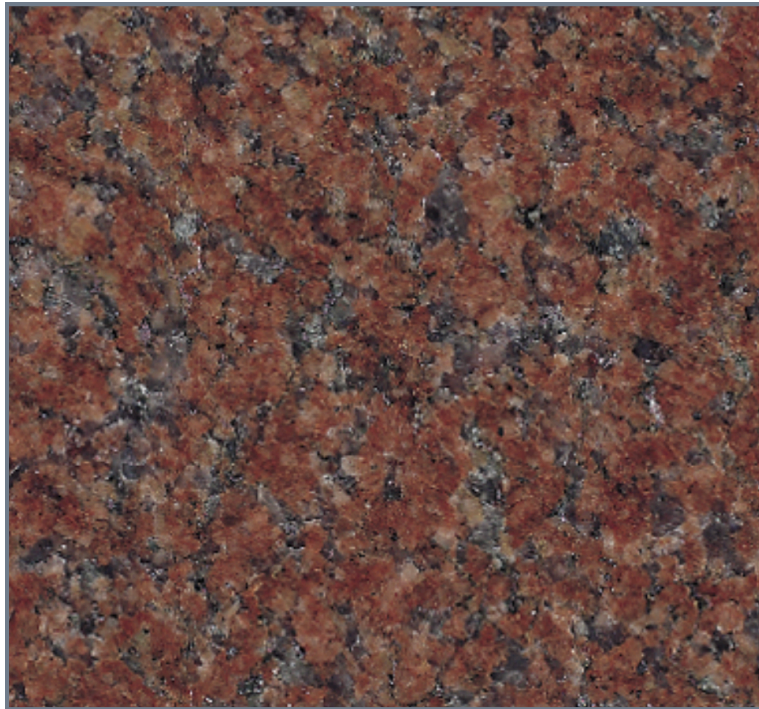

### Imperial Red

This bold granite is quarried in India and has a strong red background color with blue to black accents. This is natural stone can be used as floor tiles, wall tiles, cut to size countertops and slabs.