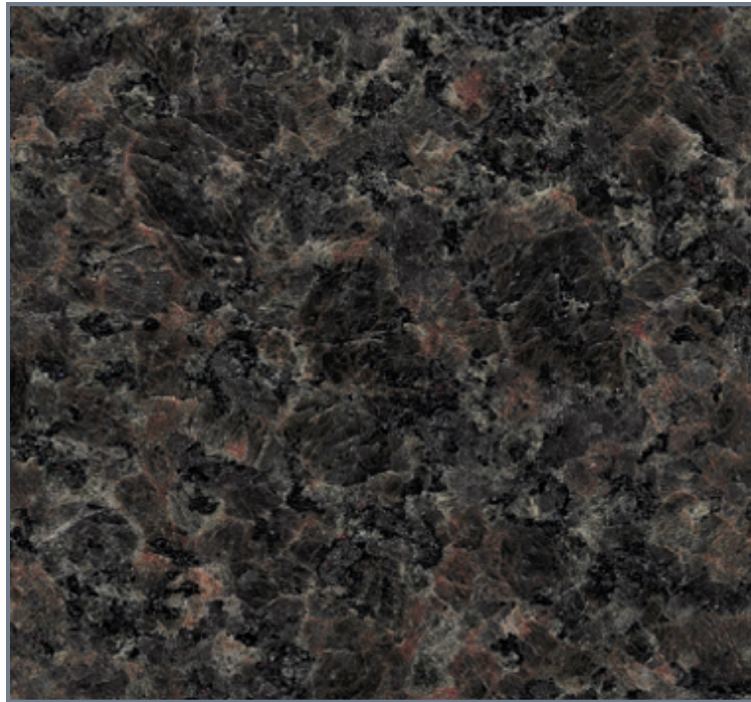

venture

SPECIFICATION SHEET:

Imperial Brown

A versatile natural stone from the granite quarries of Brazil, this stone is perfect for a traditional kitchen countertops, a cool exterior project, bathrooms, or any specification.

Material Type	Granite
Suitability	Interiors, Exteriors
Available Finishes	Polished, Honed, Flamed, Bushhammered, Sawn
Available Sizes	Various sizes and thicknesses available

Email info@venturestoneandtile.com for more information.