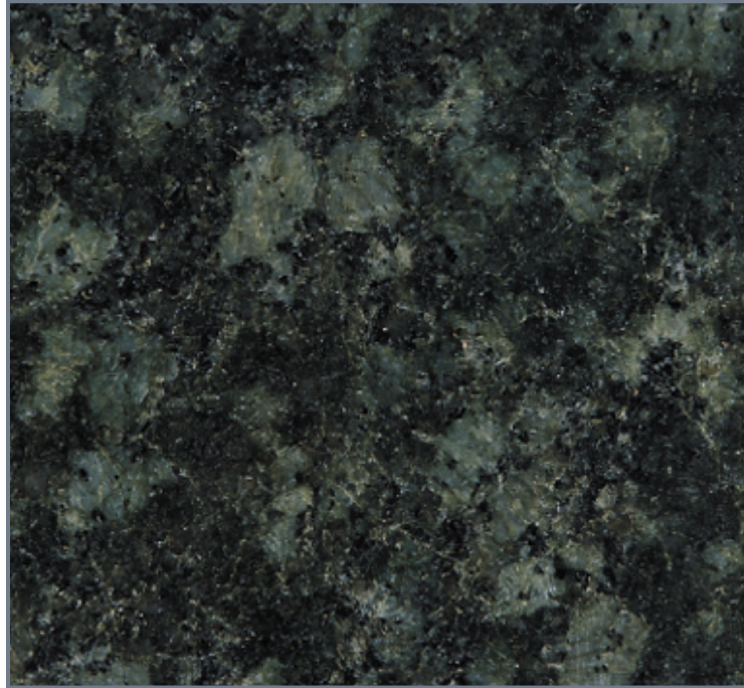

venture

SPECIFICATION SHEET:

Fontaine Green

A deep green natural stone from the quarries of South Africa, this granite alternates between dark green and blacks with coarse to medium grains. This stone is perfect for countertops, cut to size, and is available in large slabs.

Material Type	Granite
Suitability	Interiors, Exteriors
Available Finishes	Polished, Honed, Flamed, Bushhammered, Sawn
Available Sizes	Various sizes and thicknesses available

Email info@venturestoneandtile.com for more information.