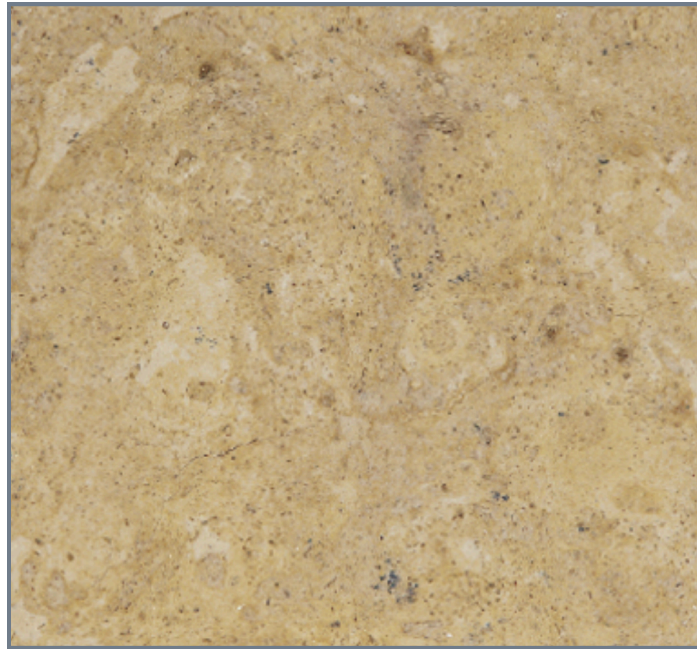

venture

SPECIFICATION SHEET:

Dore Reale

This French limestone has an amber/beige background and some light veining, fossils, and shells in the surface. Available in a variety of finishes, this stone can be used on exteriors and interiors, floors and walls, as well as cut-to-size slabs, mosaics, and more

Material Type	Granite
Suitability	Interiors, Exteriors
Available Finishes	Bushhammered, Fluted, Honed, Polished, Raked, Sandblasted, Sawn
Available Sizes	Various sizes and thicknesses available

Email info@venturestoneandtile.com for more information.