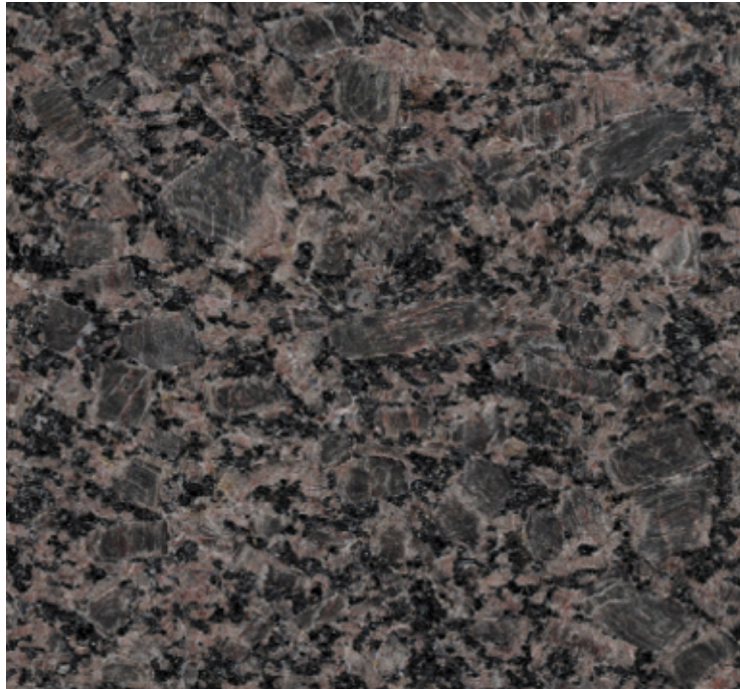

venture

SPECIFICATION SHEET:

Cafe Bahia

A medium to coarse grained granite quarried in Brazil, Cafe Bahia is a stunning and popular granite, perfect for kitchen countertops, vanity tops, cut to size curbs, thresholds and exterior hardscapes.

Material Type	Granite
Suitability	Interiors, Exteriors
Available Finishes	Polished, Honed, Flamed, Bushhammered, Sawn
Available Sizes	Various sizes and thicknesses available

Email info@venturestoneandtile.com for more information.