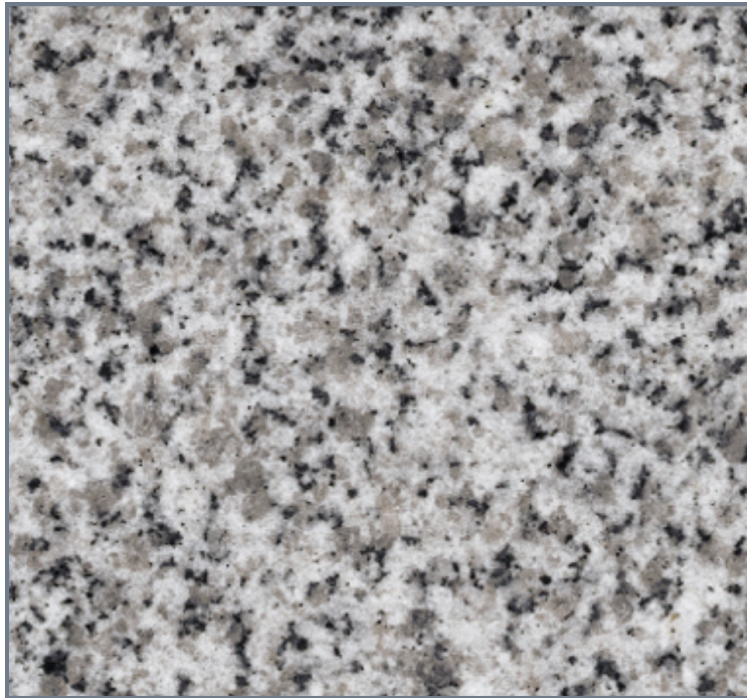

### Bianco Cristal

This white granite with dark coarse graining is a staple in the granite family. This versatile granite has been used for centuries. Available in tiles, cut to size, slabs, and outdoor use.