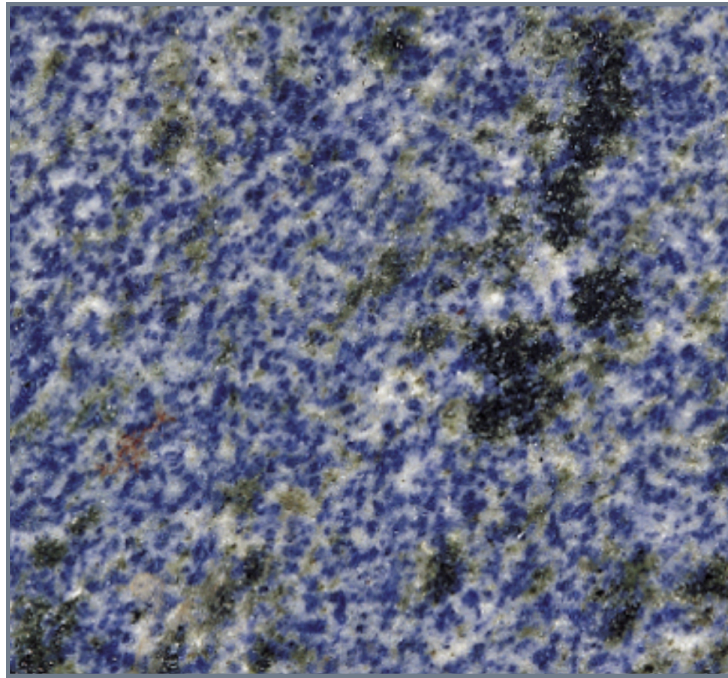

venture

SPECIFICATION SHEET:

Azul Bahia

Also known as Blue Bahia, this Brazilian granite is world renown for its beauty, cool blue coloration, and strong technical characteristics. This stone works perfectly as floor tiles, wall tiles, cut to size countertops, slabs, mosaics, and more.

| | |
|--------------------|---|
| Material Type | Granite |
| Suitability | Interiors, Exteriors |
| Available Finishes | Polished, Honed, Flamed, Bushhammered, Sawn |
| Available Sizes | Various sizes and thicknesses available |