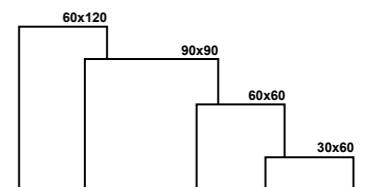

SEISMIC SERIES

COLOURED BODY PORCELAIN RECT. 60x120 | RECT. 90x90 | RECT. 60x60 | RECT. 30x60 CM
 PORCELÁNICO MASA COLOREADA RECT. 23.6x47.2" | RECT. 35.4x35.4" | RECT. 23.6x23.6" | RECT. 11.8x23.6"

V2 M

venture

Cloud

RECT. 60x120 CM | 23.6x47.2"
 RECT. 90x90 CM | 35.4x35.4"
 RECT. 60x60 CM | 23.6x23.6"

M MATT | MATE
 M MATT | MATE
 M MATT | MATE

SEISMIC CLOUD 90X90 CM

Mosaico disponible bajo solicitud
 Mosaic available on request

SIZE FORMATO	PIECES BOX PIEZAS CAJAS	M ² BOX M ² CAJA	KG BOX KG CAJA	BOXES CAJAS	M ² PALLET M ² PALLET	KG PALLET KG PALLET
RECT. 60x120	2	1,44	28	36	51,84	1.092
RECT. 90x90	2	1,62	32,5	30	48,6	1.035
RECT. 60x60	4	1,44	27	32	46,08	950
RECT. 30x60	8	1,44	27	40	57,6	1.140