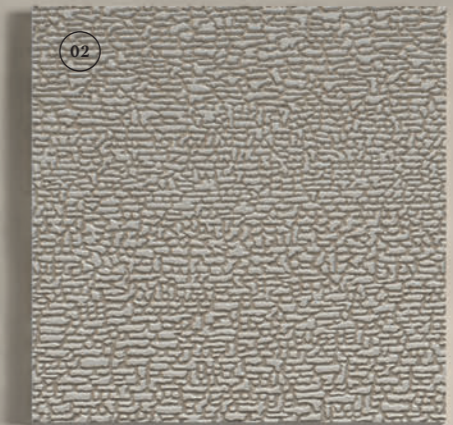

Variations.