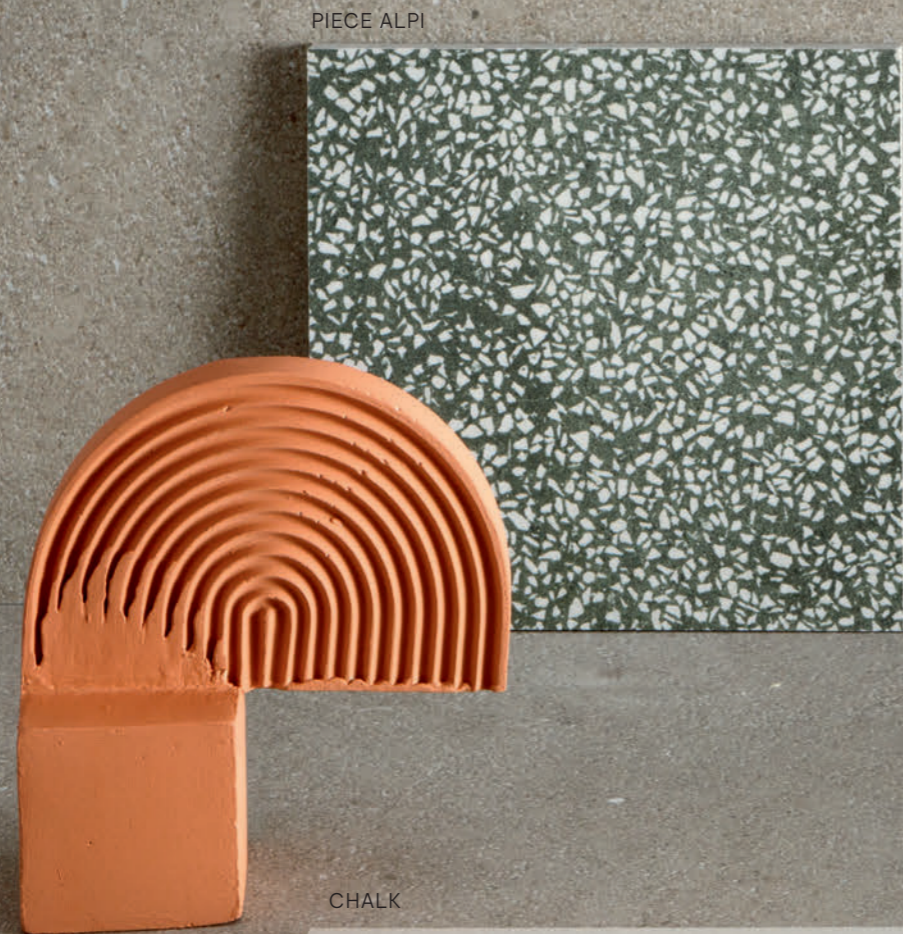

CHALK

Matching proposals.

CRETE

PIECE ALPI