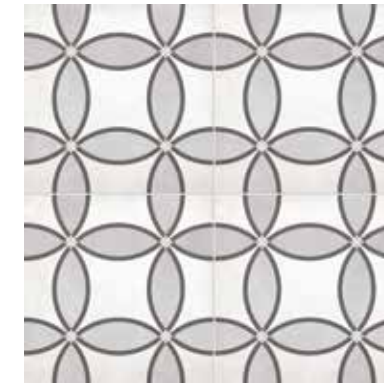

8 x 8 in / 20 x 20 cm
Zenith
Pressed
Matte 4500-0755-0