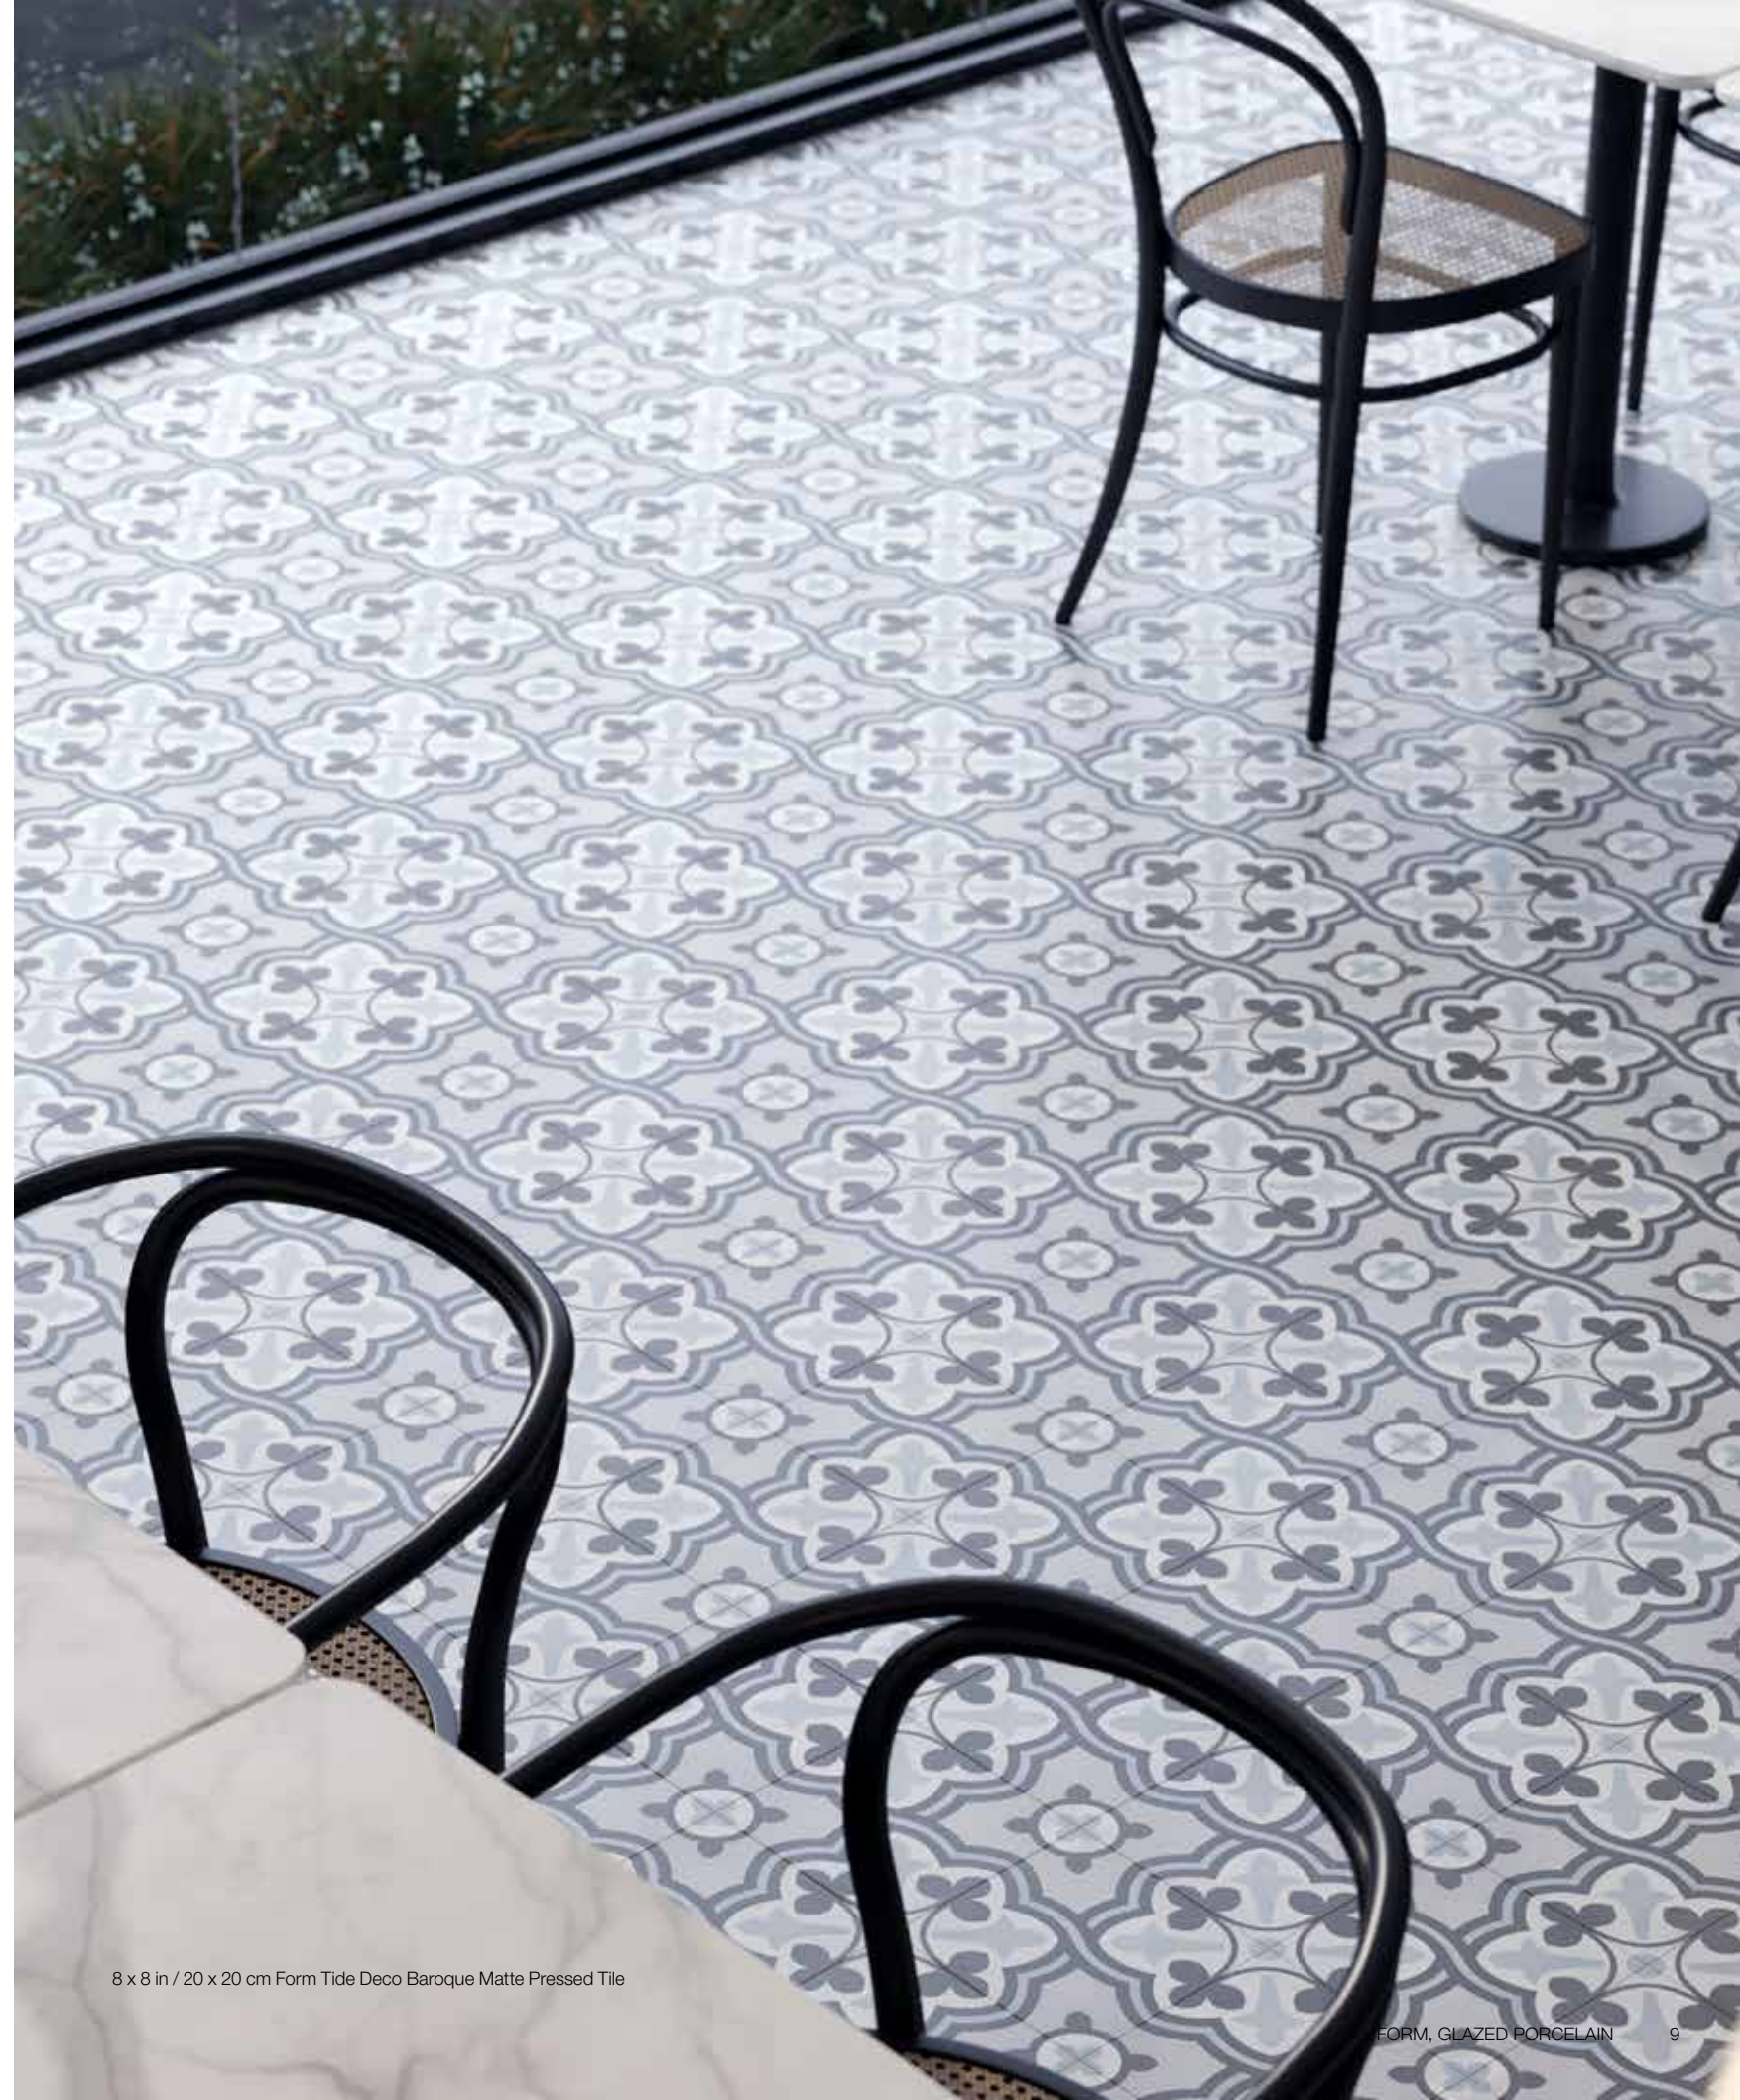

8 x 8 in / 20 x 20 cm Form Tide Deco Baroque Matte Pressed Tile