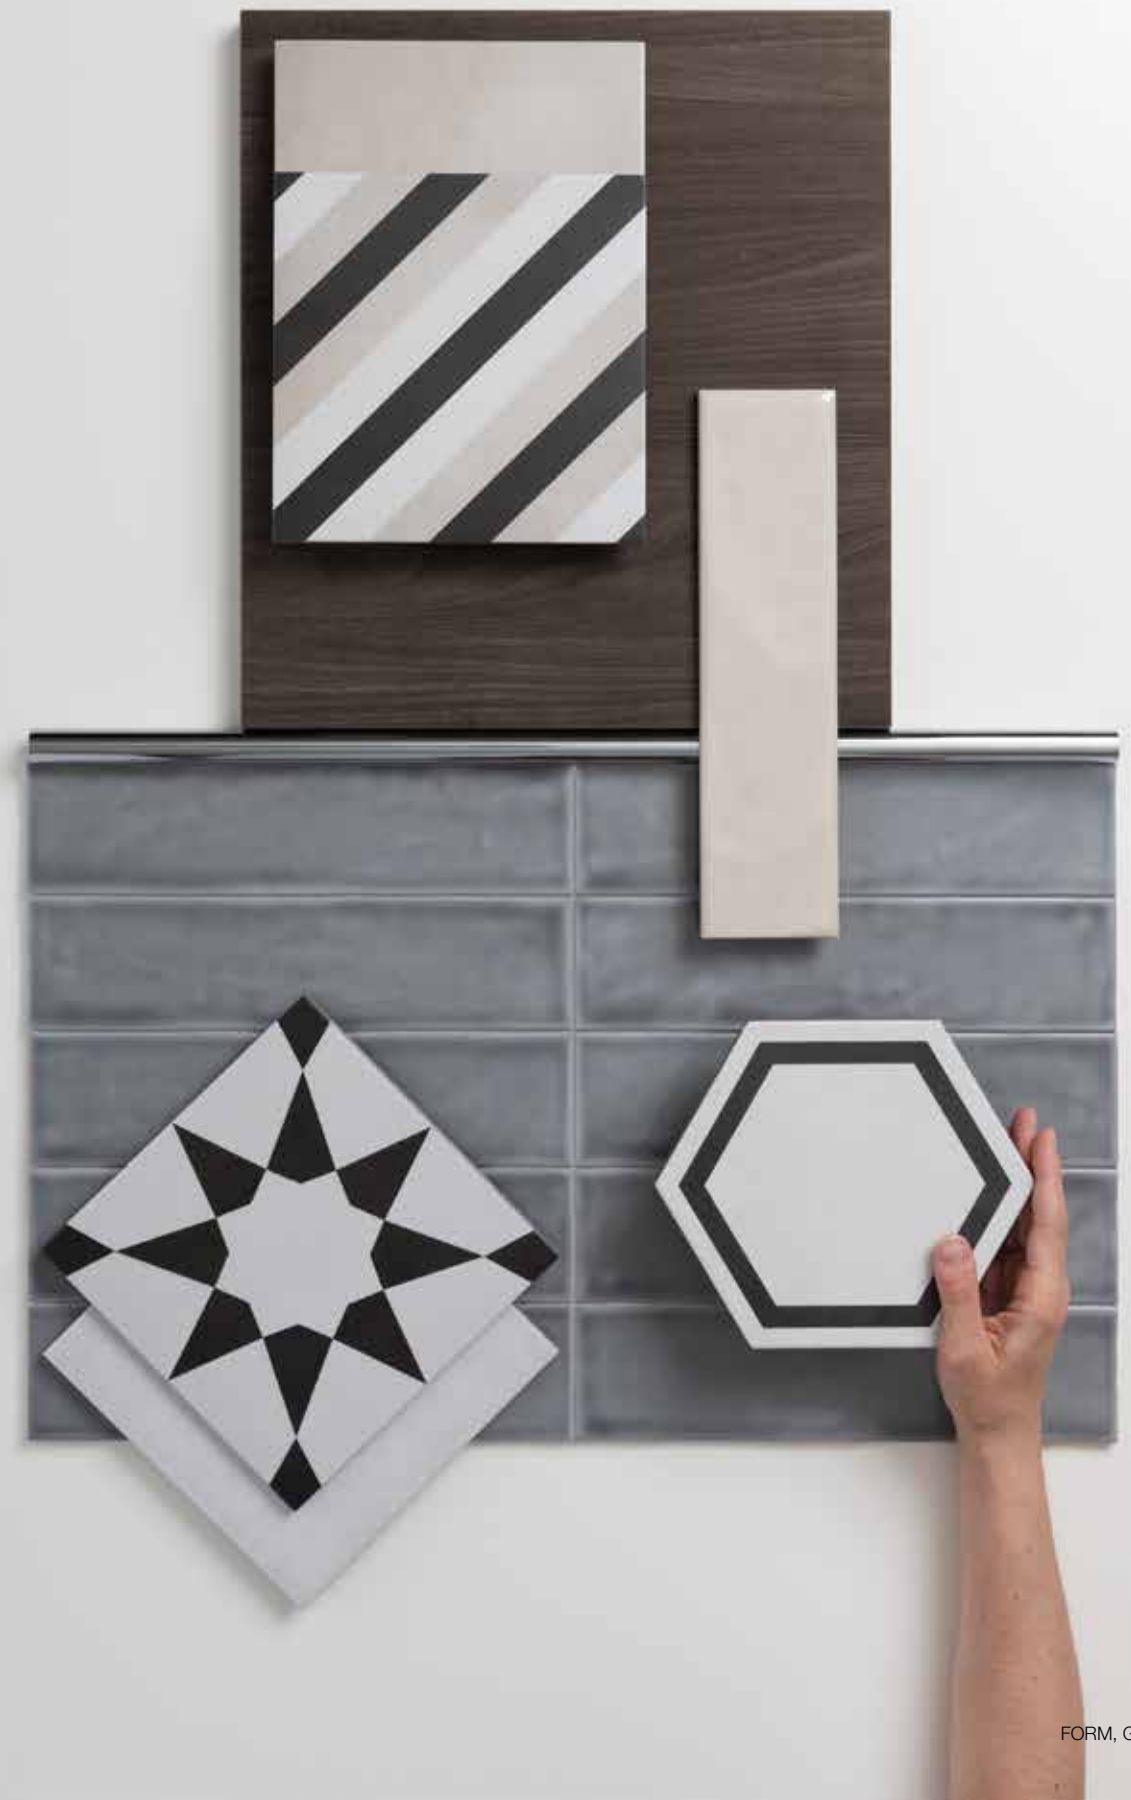

Unmatched elegance and unparalleled perfection.