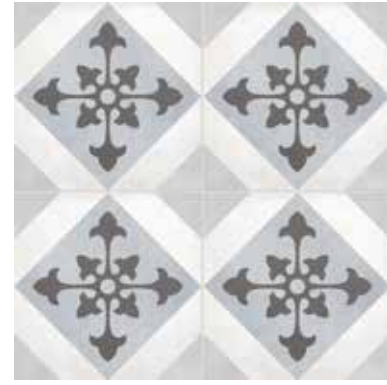

8 x 8 in / 20 x 20 cm
Northstar
Pressed
Matte 4500-0767-0