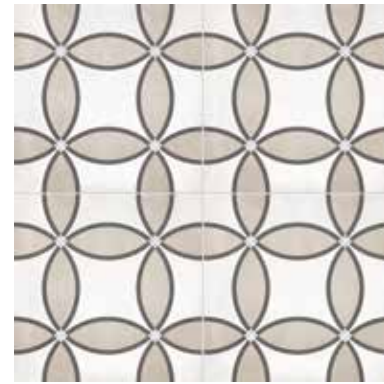

8 x 8 in / 20 x 20 cm
Zenith
Pressed
Matte 4500-0762-0