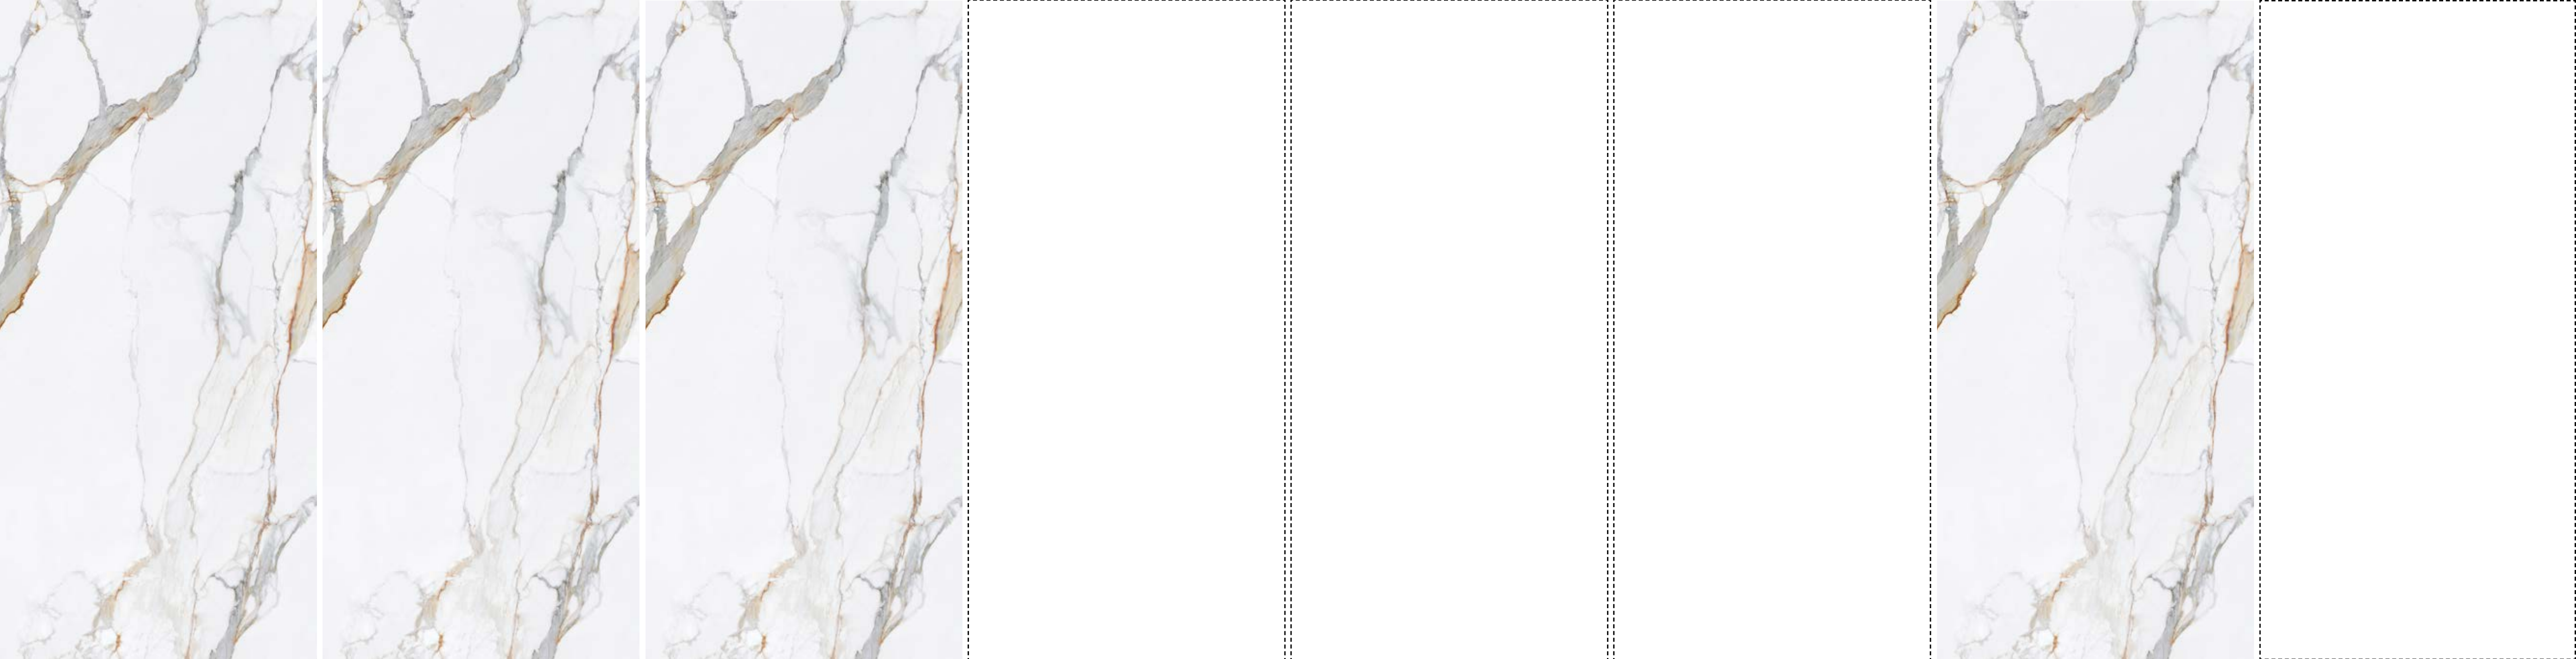

FULL LAPPATO

LAPPATO MATT

NATURALE

BOCCIARDATO

PETTINATO

RIGATO

SPAZZOLATO

LUCIDO OPACO

CALACATTA BRONZO

4 SURFACES

4 SIZES

Naturale R10 surface available in 60x120 cm.
R9, R11 & R12 surfaces available on request.