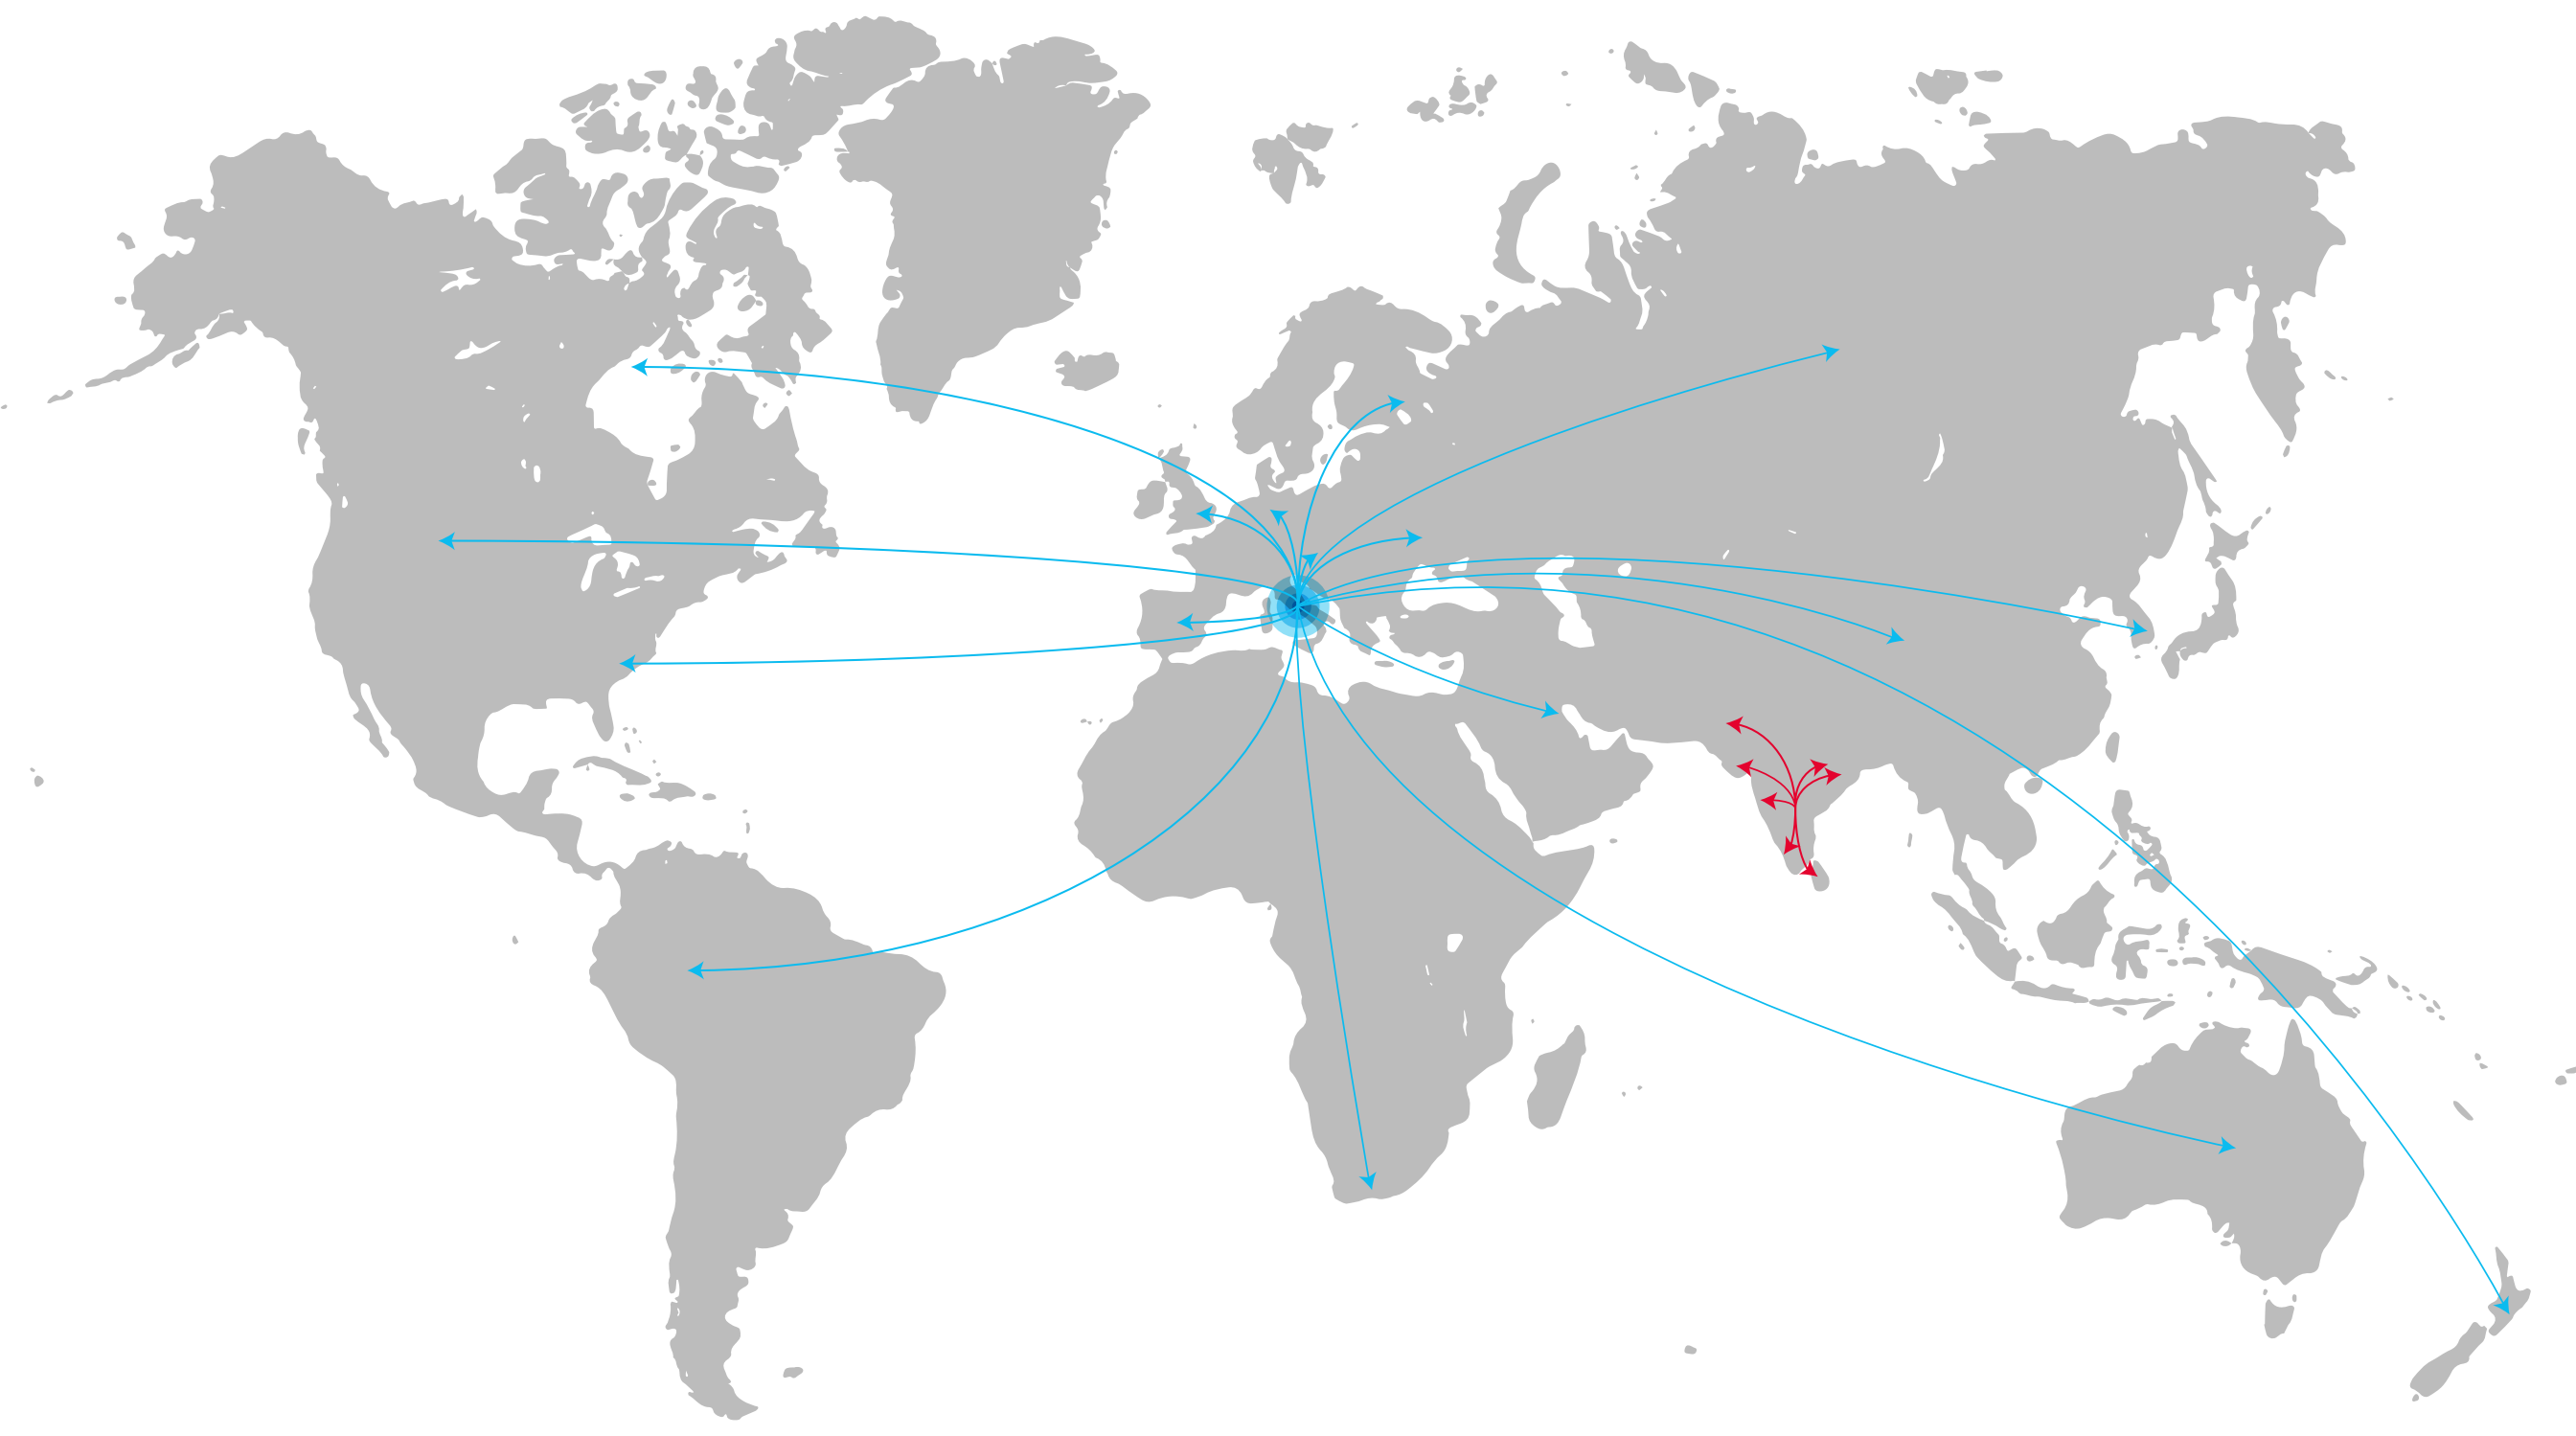

**“We always aim to the highest standards but we also allow for evolution and new valuable ideas.”**

Born from the meeting of two large family groups that have always been leaders in their reference markets: Ceramiche Speranza, the Italian firm founded in 1961 that established state-of-the-art manufacturing facilities in India together with the Aghara family, one of the leading players in ceramics and sanitary wares in India since 1977.

**COMMITTMENT TO QUALITY**

The main strategic value chain activities are based in Italy. Our **top-quality production** is located in India into a fully automated state-of-art facility equipped with the latest Italian machineries. Our sales network focuses on specific high-potential and high-value target markets **all over the world**.