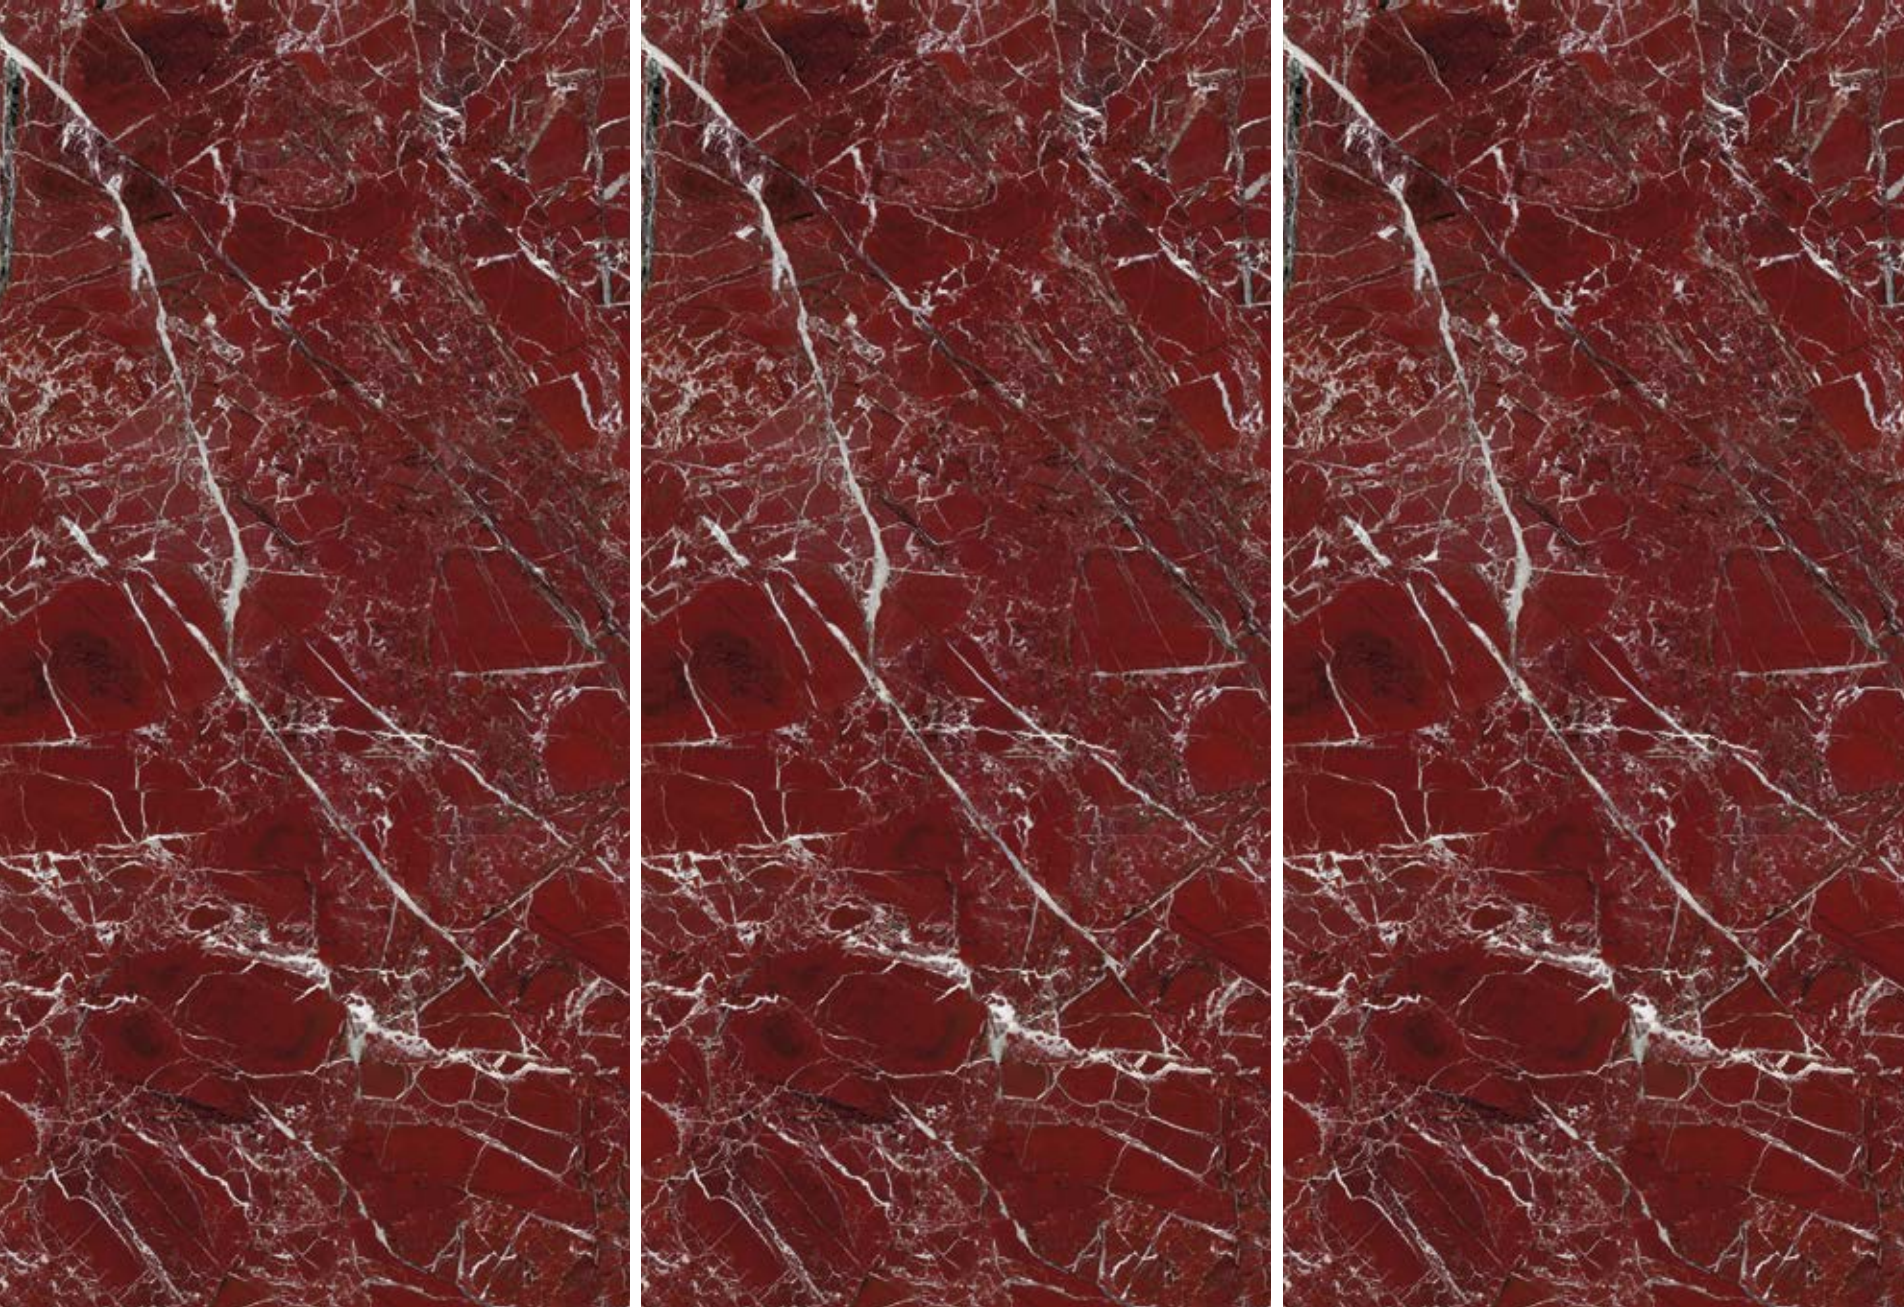

FULL LAPPATO

LAPPATO MATT

NATURALE