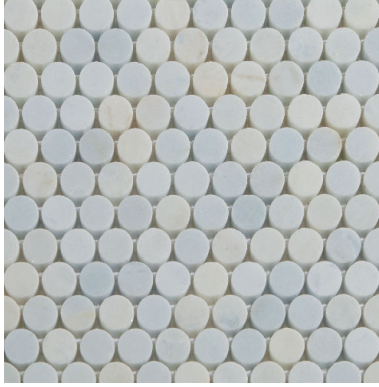

# Capri Blue

Penny Rounds

Adelaine Hexagon

4" x 36"  
Saddle

3" x 12" Field Tile

12" x 24" Field Tile

3/4" x 12" Box Liner

11" x 83" 3cm Slab