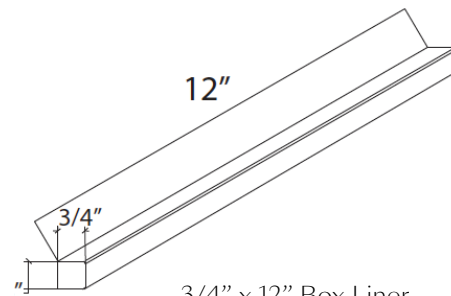

# Capri Blue

Penny Rounds

Adelaine Hexagon

4" x 36"  
Saddle

3" x 12" Field Tile

12" x 24" Field Tile

3/4" x 12" Box Liner

11" x 83" 3cm Slab