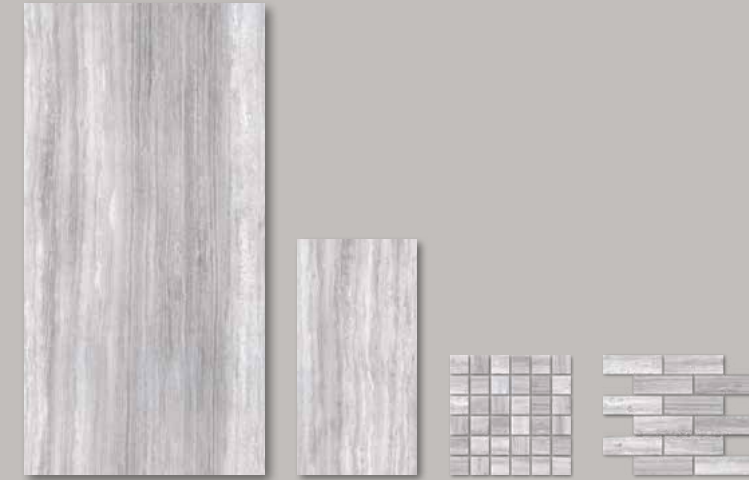

ZENIT GREY

Rectified

SIZES FINISHES	48"X24"	12"X24"	2"X2" Mosaics on 12"x12" mesh sheet	2"X6" Mosaics on 12"x12" mesh sheet	4"X24" Bullnose Trim	6"X12" Covebase Trim
MATTE	IRG2448192	IRG1224192	IRG12MO192	IRG12MB3192	IRG424BT192	IRG612C192
POLISHED	IRP2448192	IRP1224192	—	—	IRP424BT192	—