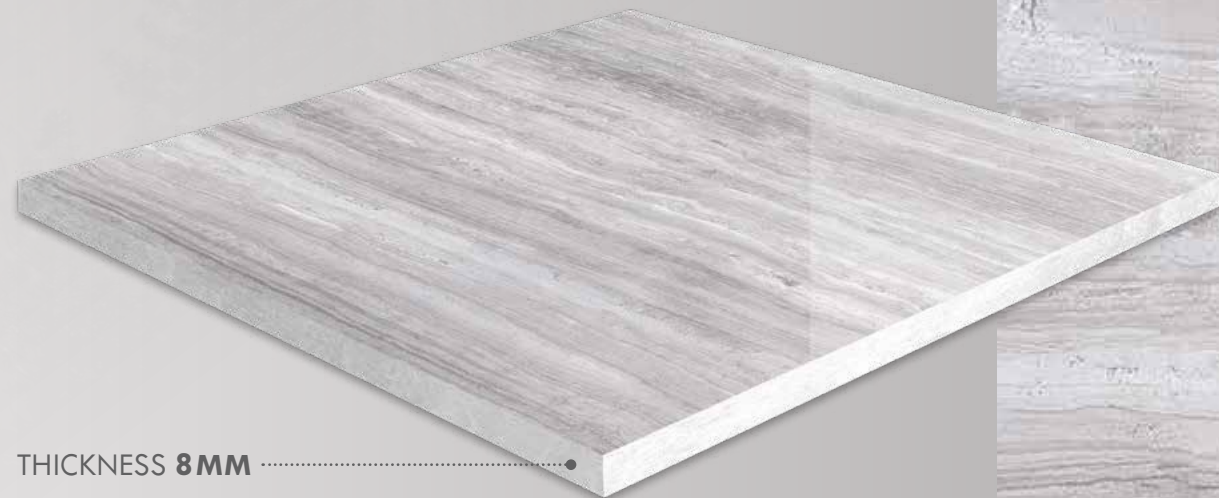

ZENIT
GREY
MATTE & POLISHED

Mosaic on 12"x12" mesh sheet

Mosaic on 12"x12" mesh sheet

THICKNESS **8MM**