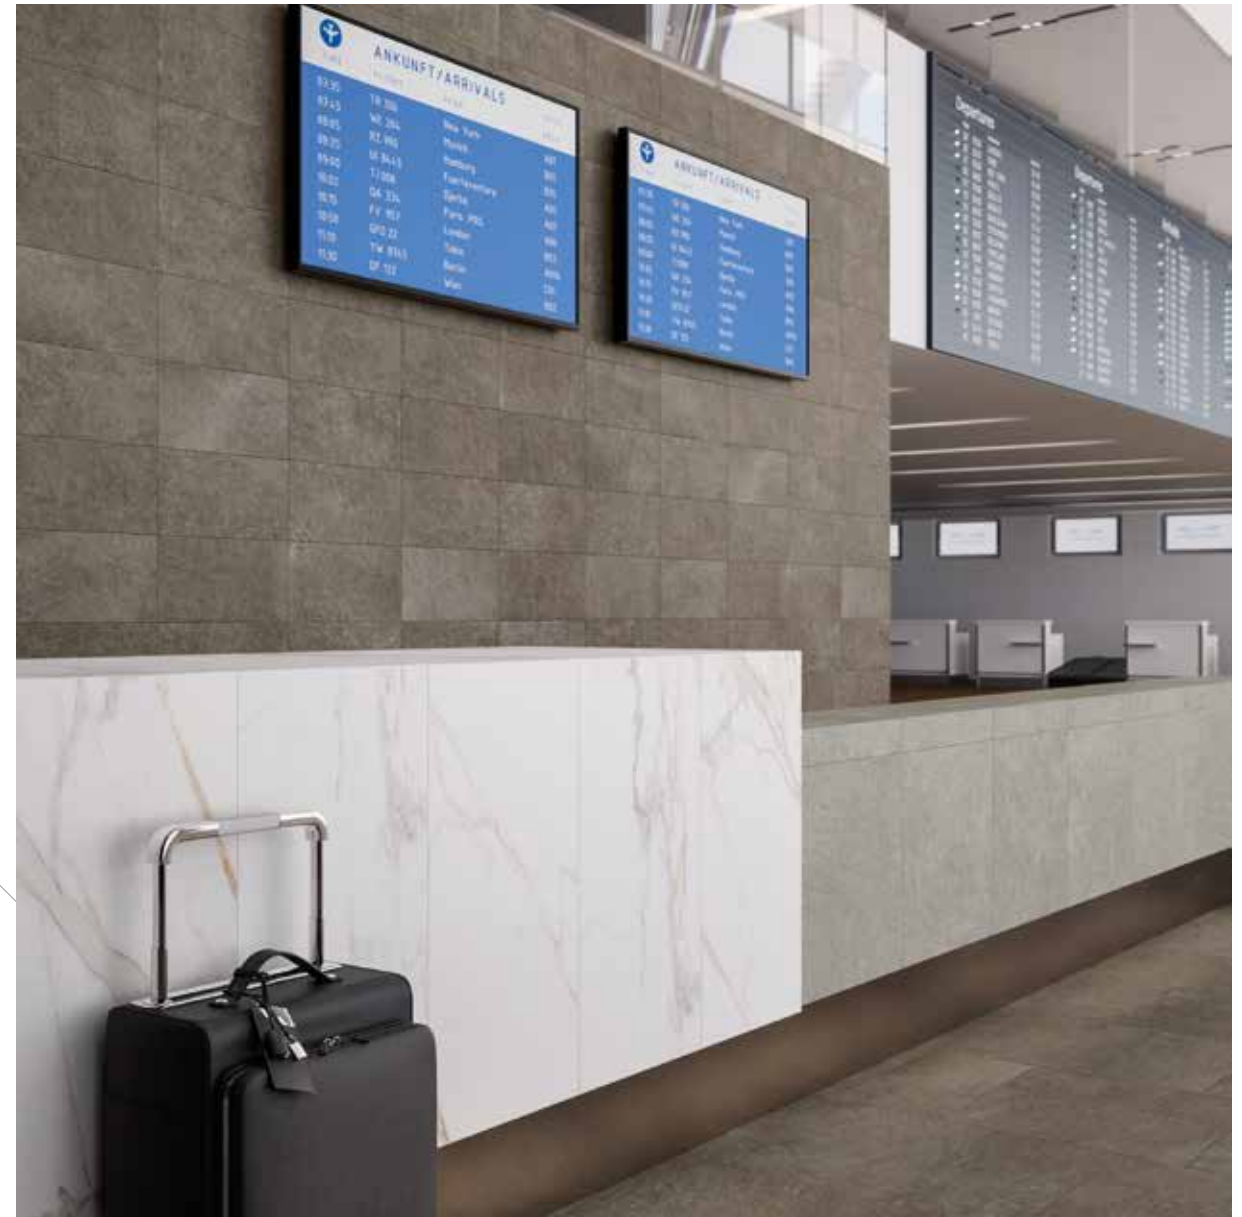

PROJECT
FLOOR DESIGN
Infinity Earth - 24"x24"
Infinity Earth - 12"x24"
WALL DESIGN
Infinity Earth - 12"x24"
COUNTER
Charme Calacatta Gold - 18"x36"
Infinity Absolute - 24"x24"