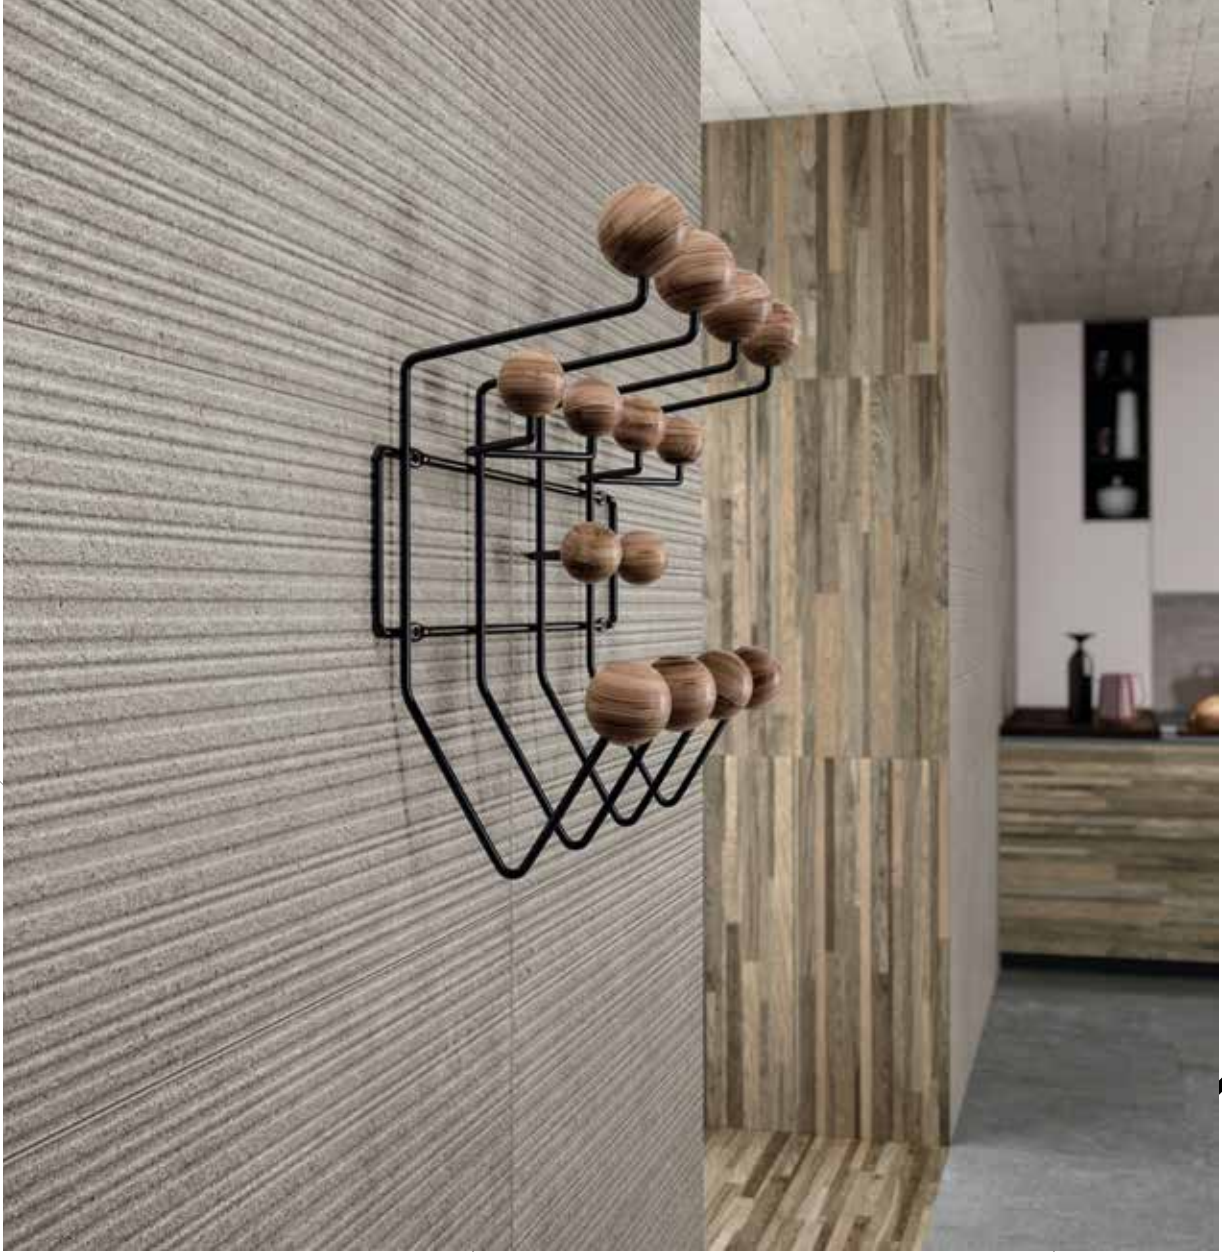

KITCHEN COUNTER

Voyage Oak - 8"x40"

The simplicity of the graphics that faithfully reproduce the original material and the wide range of colors and sizes allow for endless design possibilities.

PROJECT

INDOOR FLOOR DESIGN