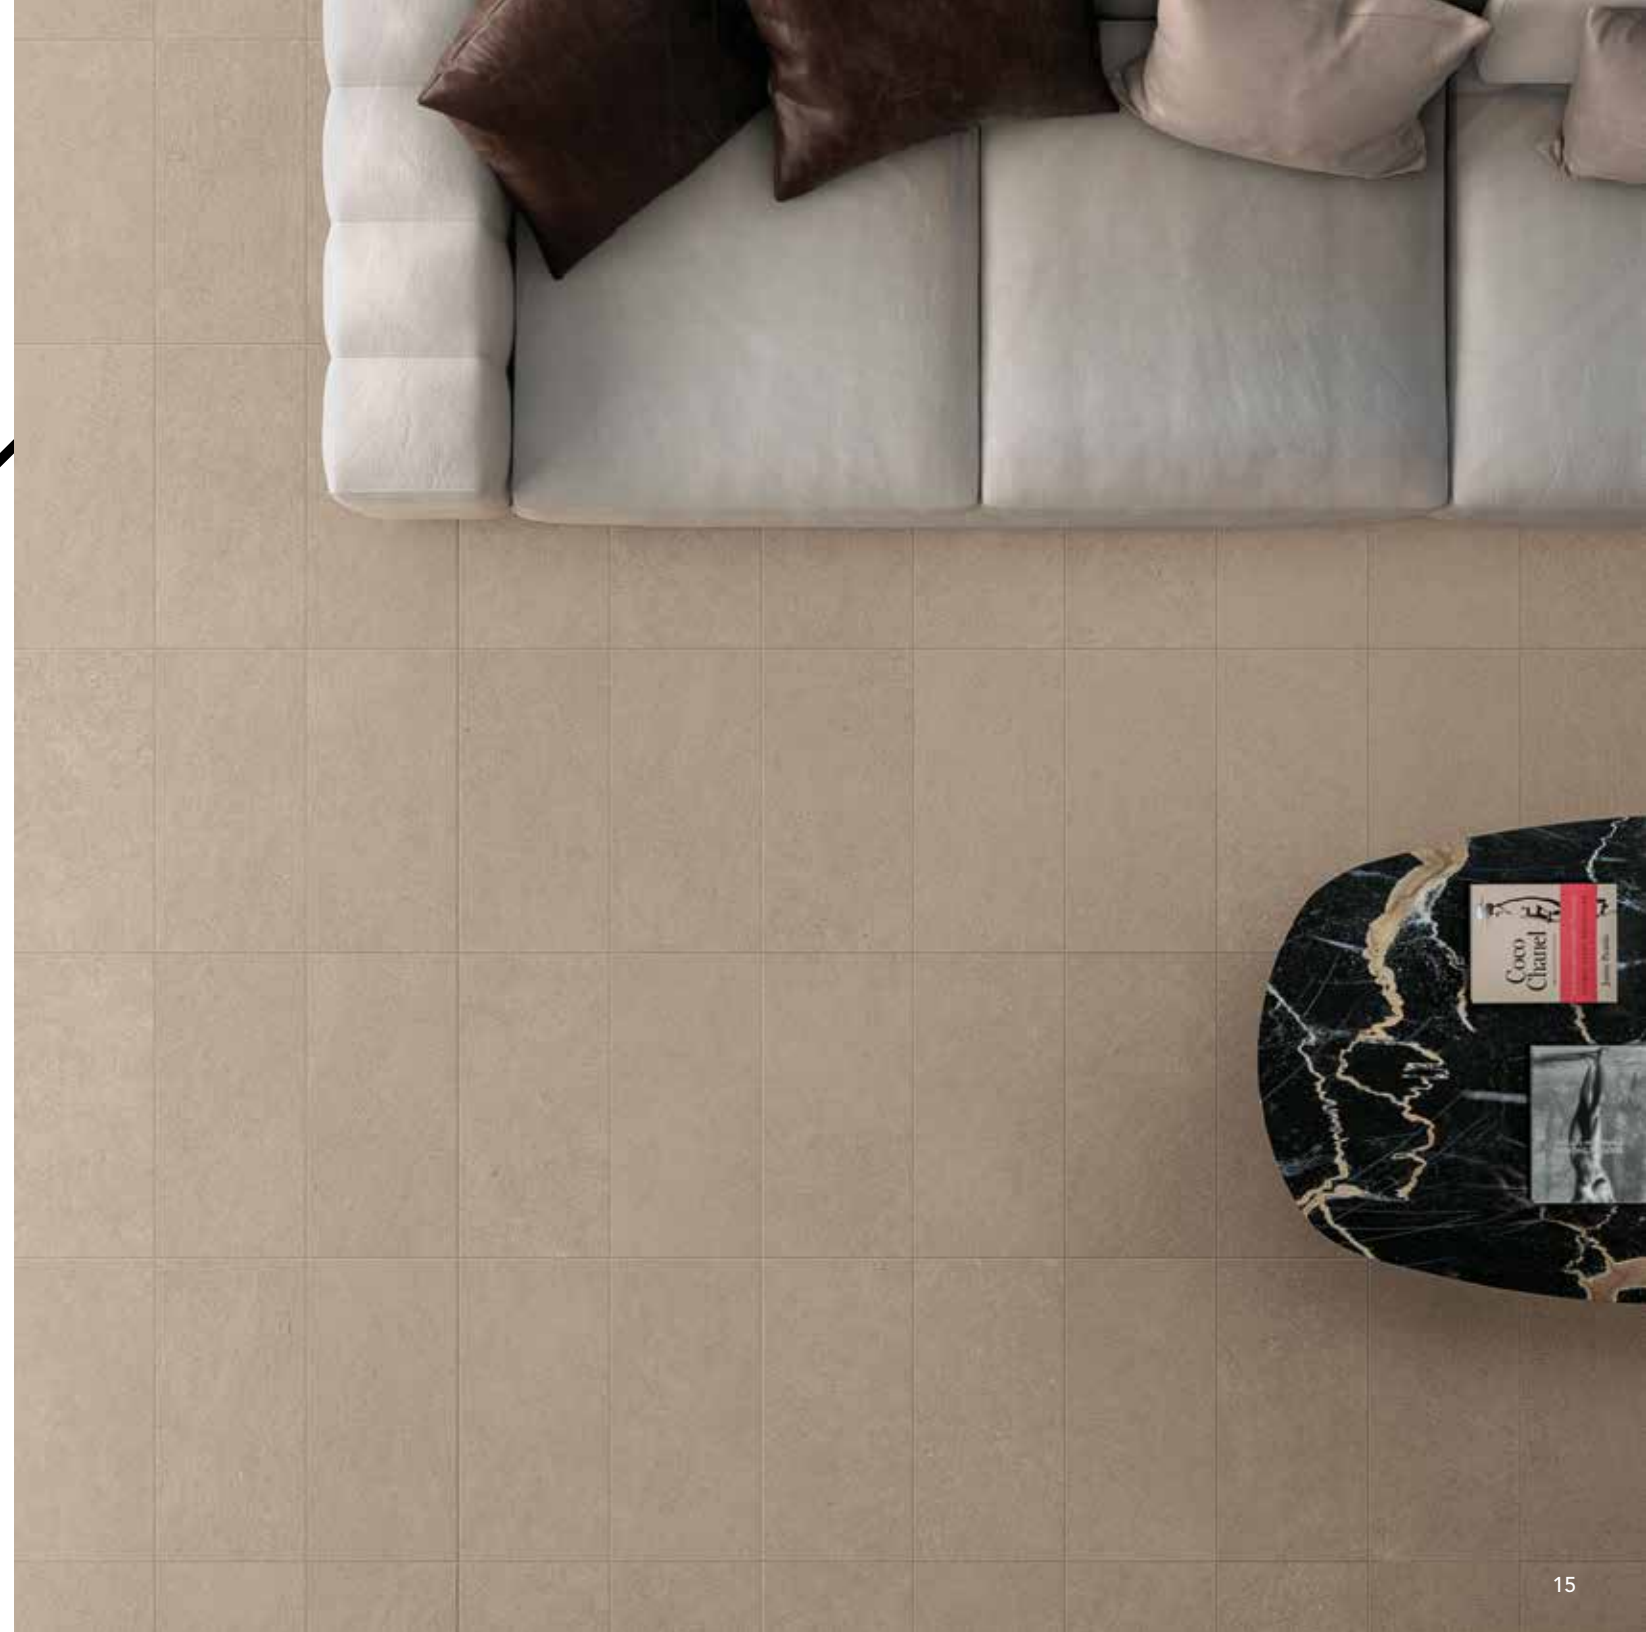

Spirit Walnut - 8"x40"

PROJECT

INDOOR FLOOR DESIGN
Infinity Space - 12"x24"
WALL DESIGN
Infinity Desert Wave - 12"x24"

The collection is distinguished by the large decorative range, the three-dimensional texture of Wave complementing traditional mosaics with its surfaces featuring a refined and pleasant 3D tactile effect.