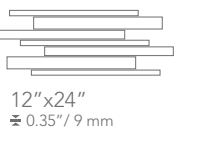

12"x12"
± 0.35" / 9 mm

DECOR RANGE

Desert Wall B
12"x24"

Space Wall B
12"x24"

Earth Wall B
12"x24"

12"x24"
± 0.35" / 9 mm

Sky Wall B
12"x24"

Absolute Wall B
12"x24"