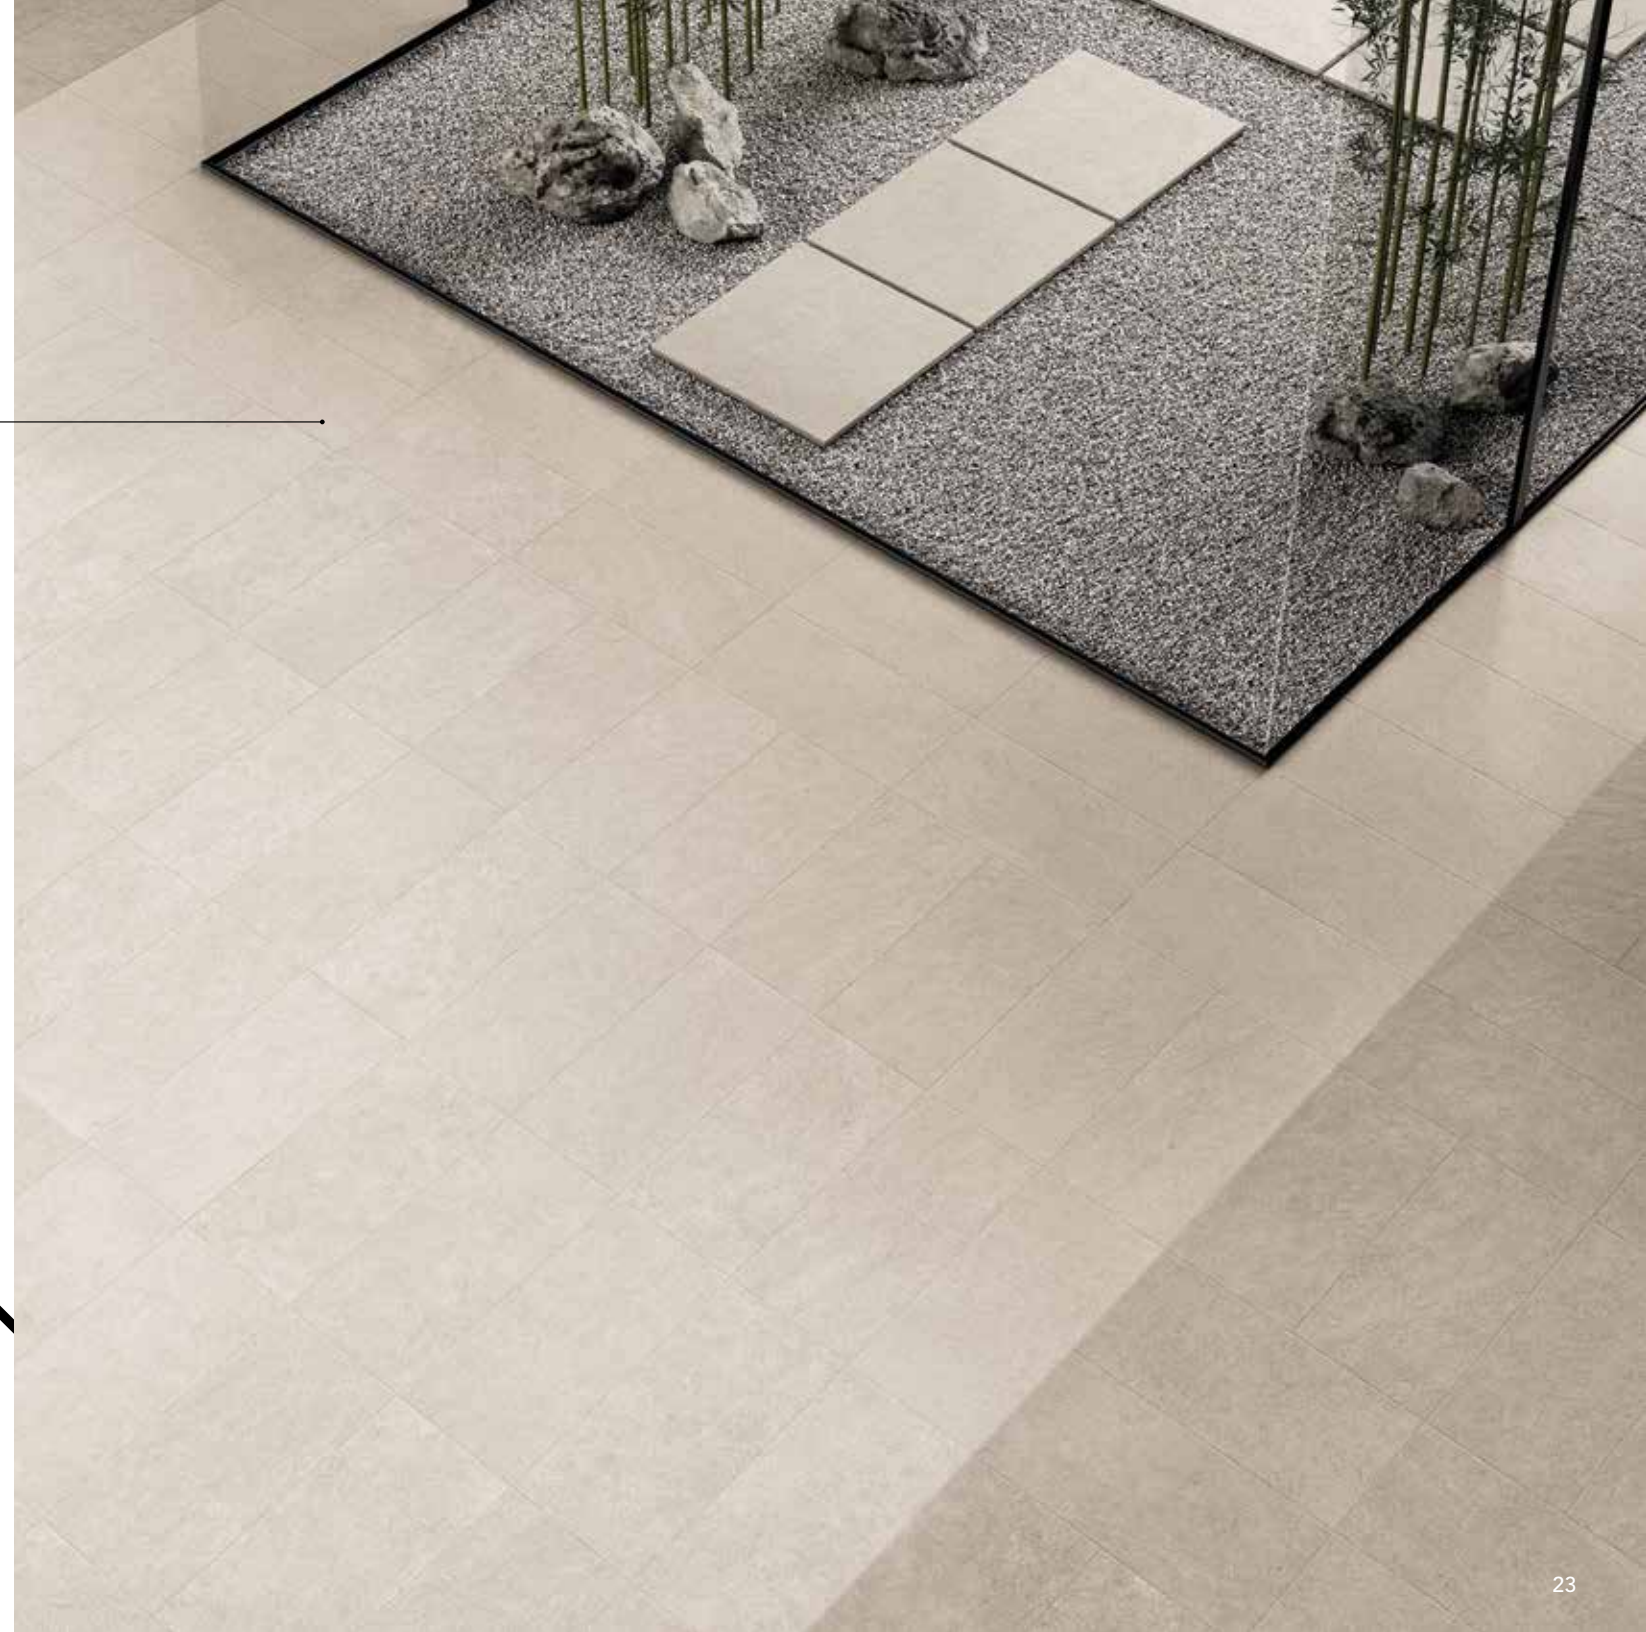

Infinity Sky Wall B - 12"x24"

COUNTER

Infinity Sky - 12"x24"

Infinity combines the practicality, durability, and ease of maintenance of the best porcelain tiles with the aesthetic refinement of the most prestigious contemporary limestones, dressing spaces with a clean look that is never out of fashion.