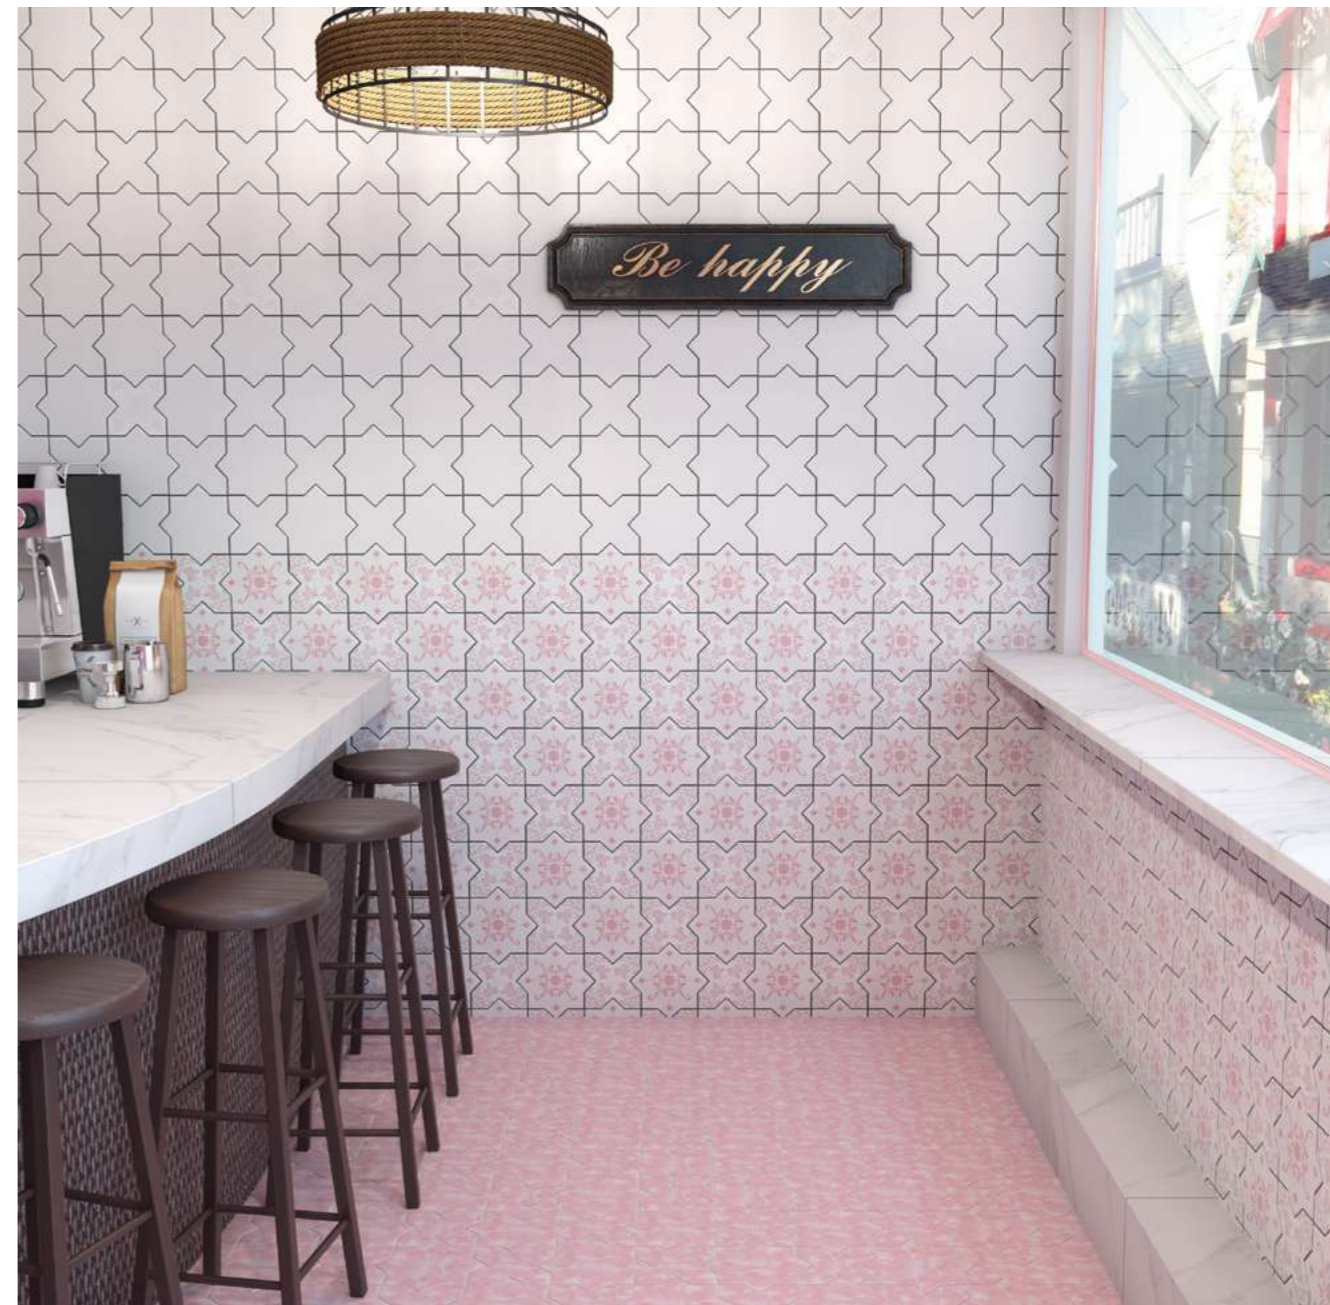

BECOLORS STAR WHITE 13,6x13,6
BECOLORS CROSS WHITE 13,6x13,6
BECOLORS STAR CORAL 13,6x13,6
BECOLORS CROSS CORAL 13,6x13,6
BECOLORS STAR DEC. STENCIL CORAL 13,6x13,6
BECOLORS CROSS DEC. STENCIL CORAL 13,6x13,6