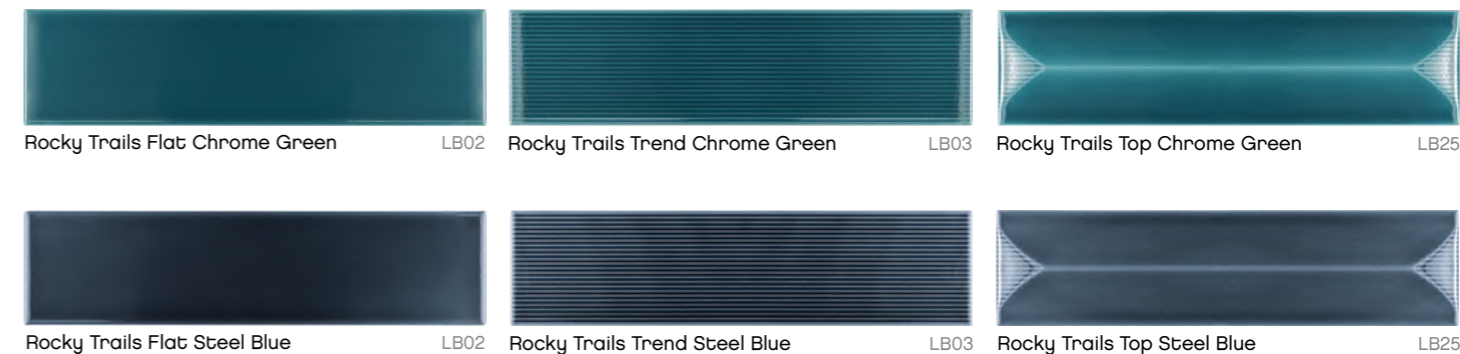

Bases. Wall tiles. Faïences. Wandfliesen. Фоновая плитка.
Piezas especiales. Special pieces. Pièces spéciales. Spezialteile. Специальные элементы.