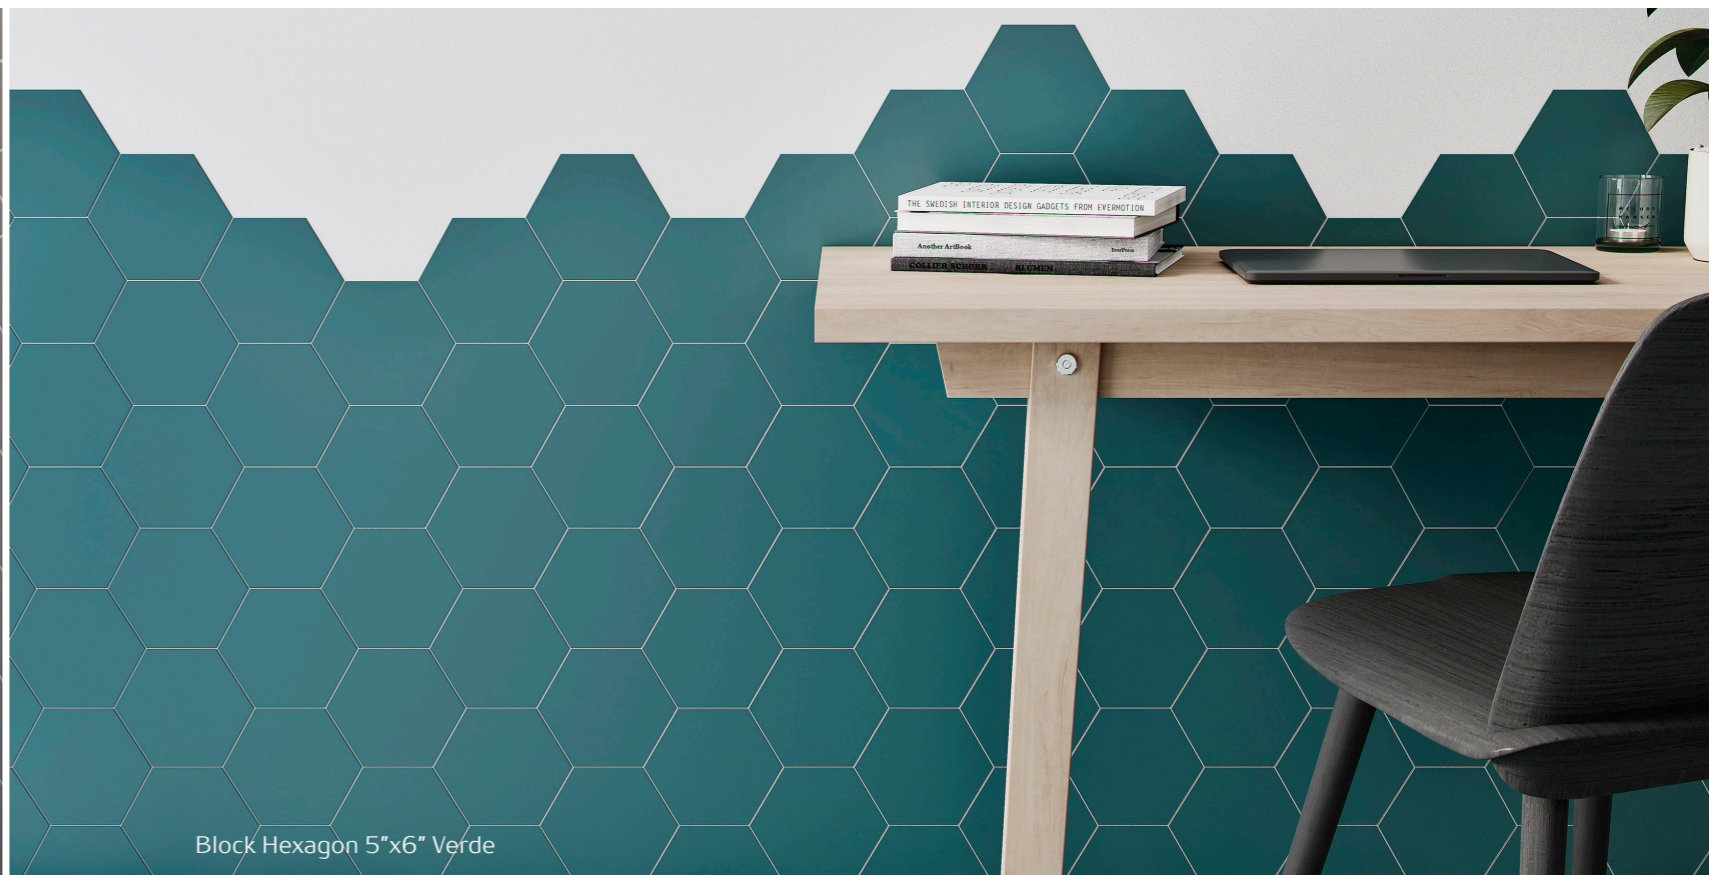

# Block

A collection with its own personality. Block presents contemporary and trendy colors with a variety of geometric shapes that will bring out the best in every space.

Block 2"x10" Arrow Gris Bright & Matte

## Glazed Porcelain & Ceramic Wall

≡ 2"x10"

◇ 4"x24" - 5"x6"

Block 2"x10" Blanco Bright

Block 4"x24" Verde & Gris

Block Hexagon 5"x6" Verde