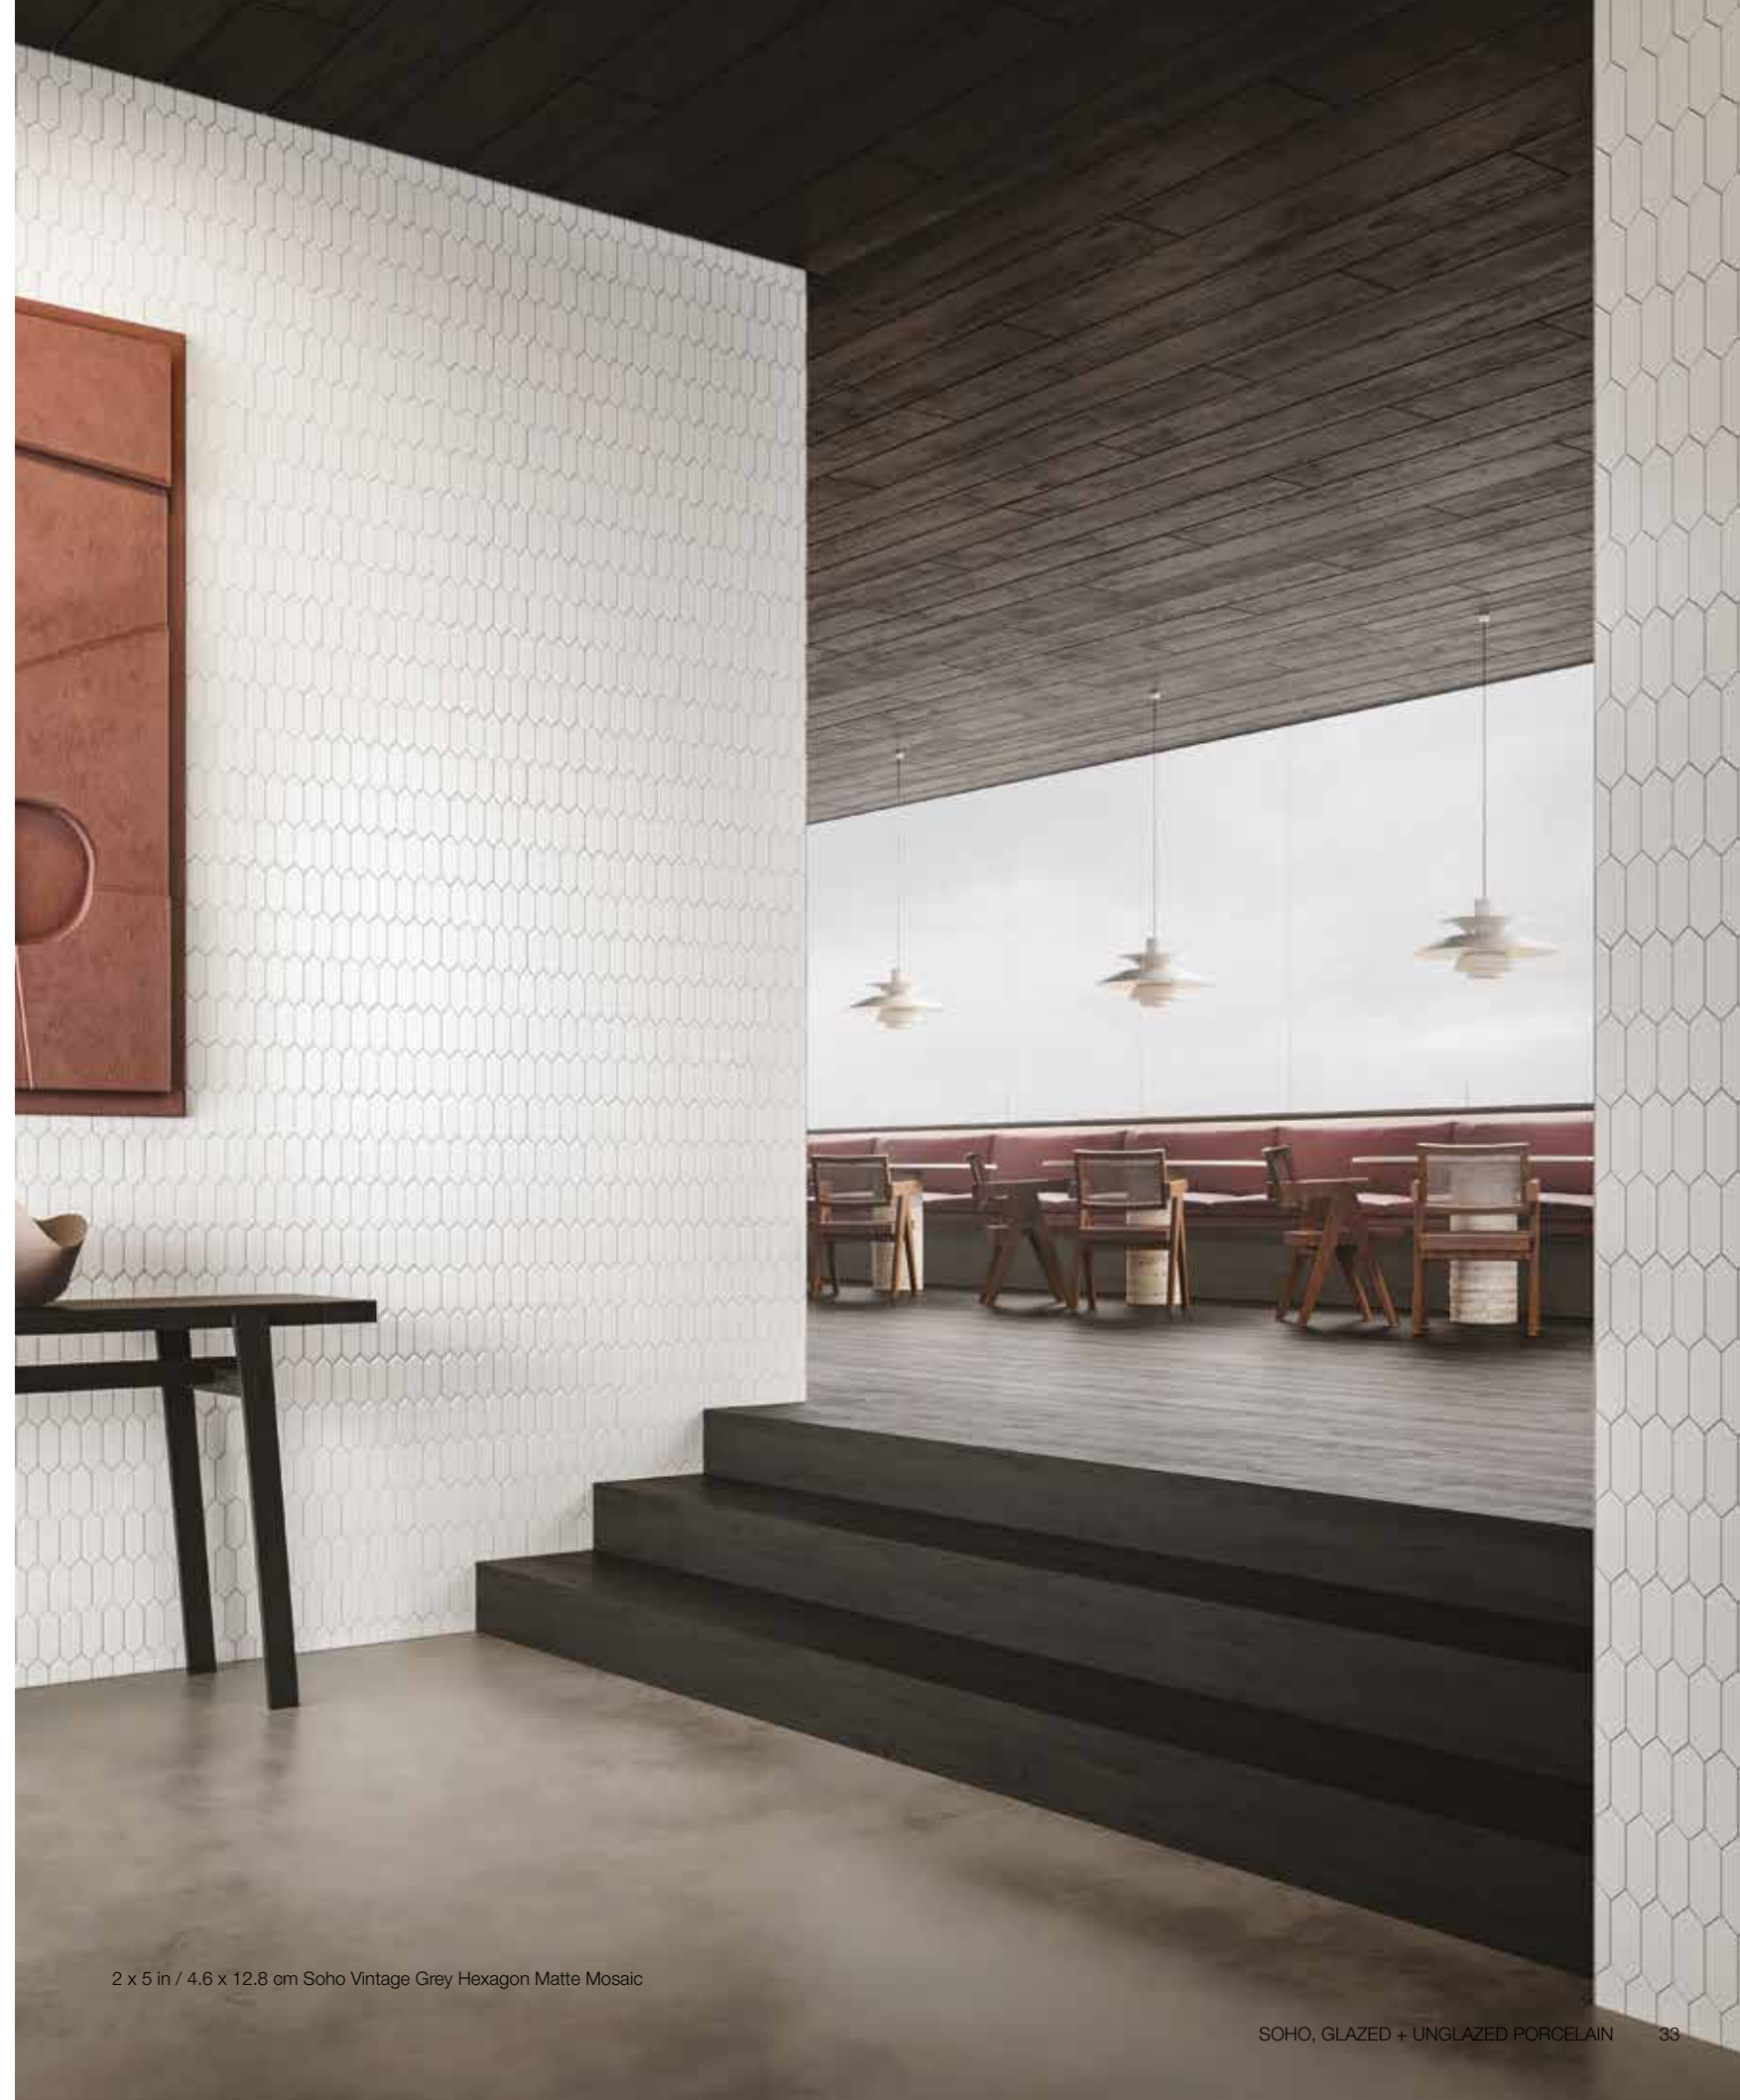

Timeless design, distinctive aesthetic, and decorative versatility.
Now in a new range of contemporary colors.

2 x 5 in / 4.6 x 12.8 cm Soho Vintage Grey Hexagon Matte Mosaic