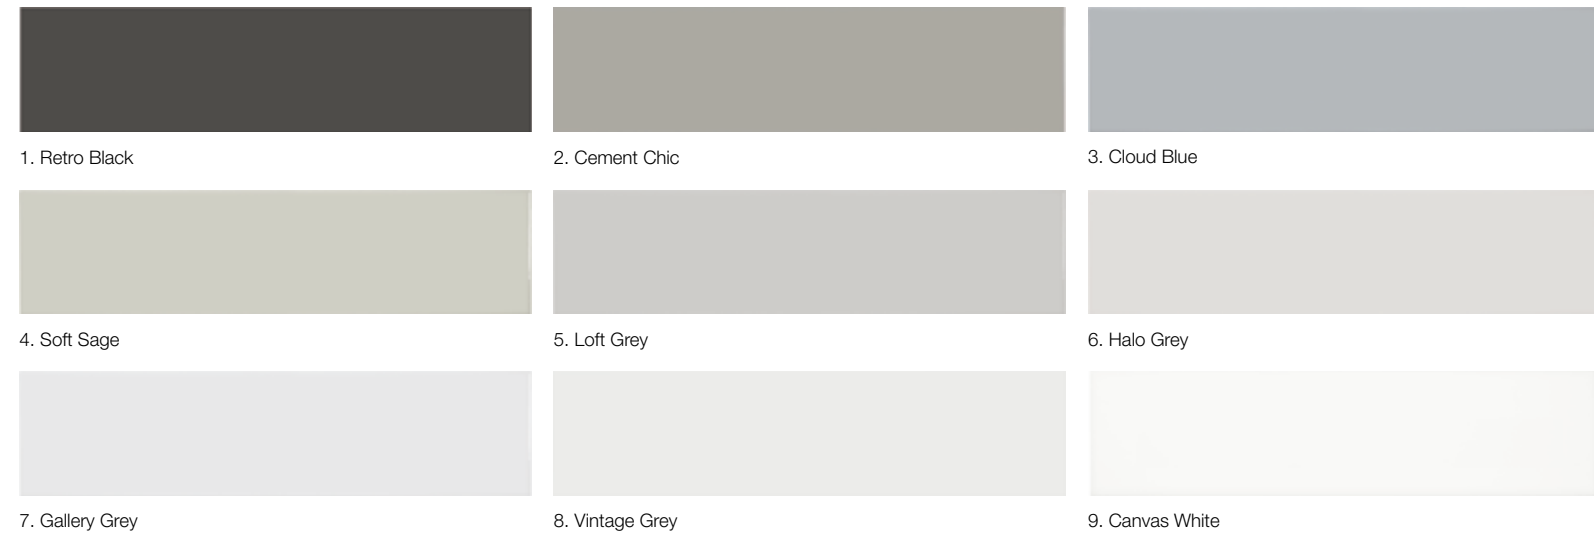

Tiles, trims, and mosaics at a glance

The Soho collection offers a rich and modern variety of colors, sizes, and configurations, available in both matte and glossy finishes.