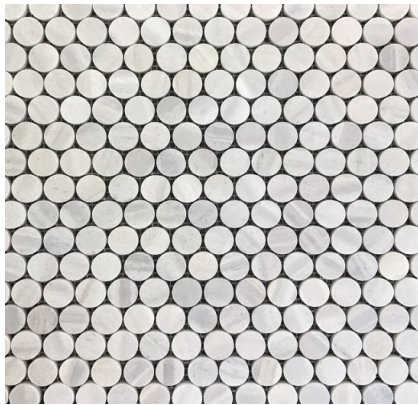

# Nestos

Adelaine Hexagon

Penny Rounds

4" x 36"  
Saddle

3" x 12" Field Tile

12' x 24" Field Tile

12" x 3/4" Box Liner

3cm Slab