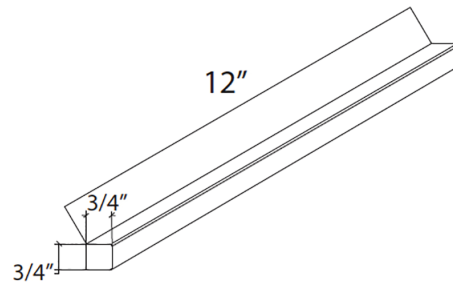

# Nestos

Adelaine Hexagon

Penny Rounds

4" x 36"  
Saddle

3" x 12" Field Tile

12' x 24" Field Tile

12" x 3/4" Box Liner

3cm Slab