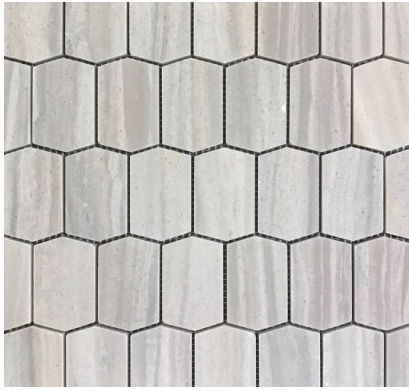

# Nestos

Adelaine Hexagon

Penny Rounds

4" x 36"  
Saddle

3" x 12" Field Tile

12' x 24" Field Tile

12" x 3/4" Box Liner

3cm Slab