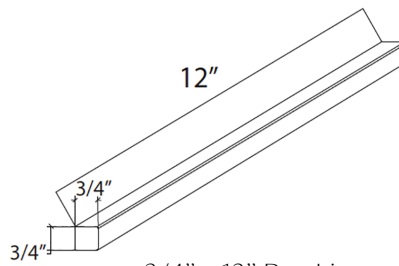

— Ice White —

— venture —

Ice White

Adelaine Hexagon

Penny Rounds

12" x 24" Field Tile

3" x 12" Field Tile

4" x 36" "Saddle"

3/4" x 12" Box Liner

*Custom sizes and finishes available upon request. **Always call for current lot colors.**