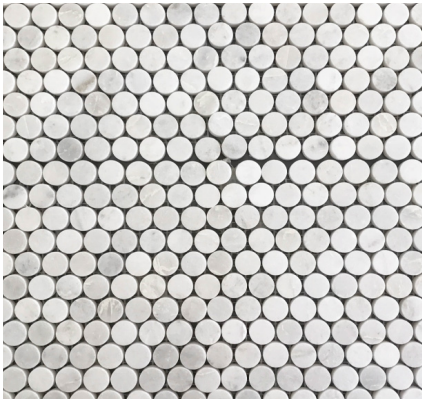

— Ice White —

— venture —

Ice White

Adelaine Hexagon

Penny Rounds

12" x 24" Field Tile

3" x 12" Field Tile

4" x 36" "Saddle"

3/4" x 12" Box Liner

*Custom sizes and finishes available upon request. **Always call for current lot colors.**