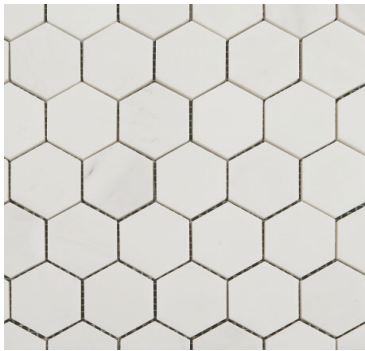

Dynasty White

venture

Dynasty White

1.5" x 8" Herringbone Polished

9" Honed Hexagon

Honed Adelaine Hexagon

2" Honed Hexagon

1.5cm Polished Squares

Honed Penny Round

2" x 12"
Chair Rail Molding

9" Corner Shelf

6" x 12"
Base Molding

3/4" x 12"
Box Liner

3/4" x 12"
Bar Molding

*Custom sizes and finishes available upon request. **Always call for current lot colors.**

Dynasty White

3" x 6" Honed/Polished

3" x 12" Honed

6" x 12" Honed/Polished

12" x 12" Honed

4" x 18" Honed

12" x 24" Honed/Polished

4" x 36"
Honed Saddle

6" x 60", 6" x 96"
Honed Sill

24" x 36" Polished

24" x 24" Honed/Polished

9" Honed Hexagon

*Custom sizes and finishes available upon request. **Always call for current lot colors.**

venture

Dynasty White

2cm Dynasty White Slab