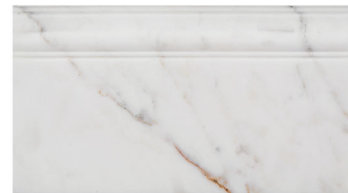

— Calacatta Gold —

— venture —

Calacatta Gold

2" Hexagon
Honed

Adelaine Hexagon
Honed

Penny Rounds
Honed

Herringbone
Honed 1 1/2" x 8"

Saddle
4" x 36"

Field Tile
Honed 6" x 12"

Chair Molding
Honed 2" x 12"

Round Bar Molding
Honed 3/4" x 12"

Box Liner
Honed 3/4" x 12"

Base Molding
6" x 12"

*Custom sizes and finishes available upon request. **Always call for current lot colors.**