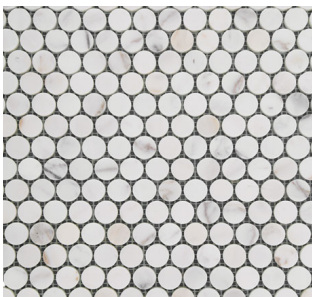

— Calacatta Gold —

— venture —

Calacatta Gold

2" Hexagon
Honed

Adelaine Hexagon
Honed

Penny Rounds
Honed

Herringbone
Honed 1 1/2" x 8"

Saddle
4" x 36"

Field Tile
Honed 6" x 12"

Chair Molding
Honed 2" x 12"

Round Bar Molding
Honed 3/4" x 12"

Box Liner
Honed 3/4" x 12"

Base Molding
6" x 12"

*Custom sizes and finishes available upon request. **Always call for current lot colors.**