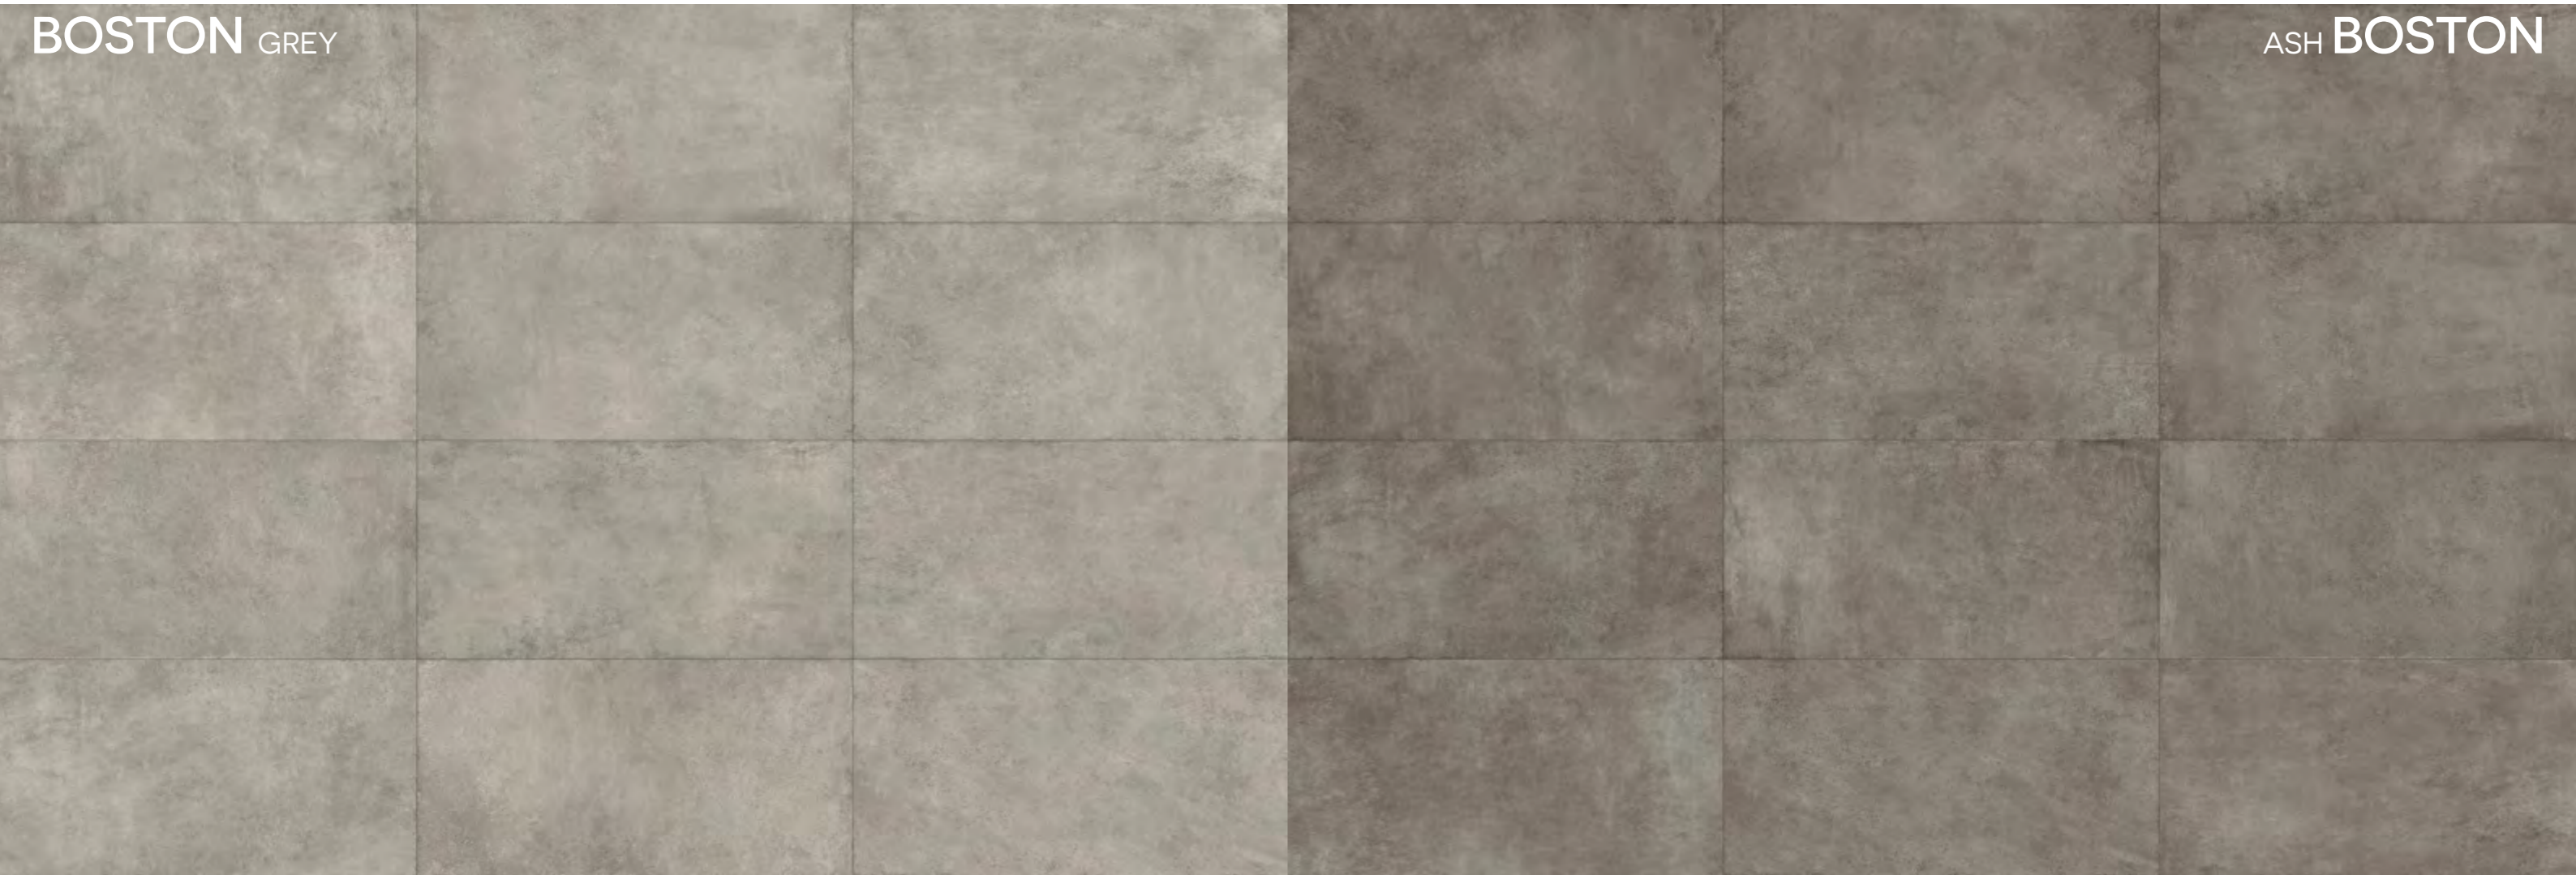

GRES PORCELLANATO SMALTATO
GLAZED PORCELAIN TILE

SPESSORE 60x120: 10 mm / 60x60 - 30x60 - 30x30 : 9,5 mm
THICKNESS 24"x48": 0.40" / 24"x24" - 12"x24" - 12"x12": 0.38"

PEI 4

INK-JET
digital technology

PEZZI SPECIALI
SPECIAL TRIMS

Disponibile in tutti i colori
Available in all colours

BOSTON	pcs/box	mq/box	kg/box	box/pallet	mq/pallet	kg/pallet
60x120 24"x48"	2	1,44	31,00	30	43,20	930,00
60x60 24"x24"	3	1,08	23,00	40	43,20	920,00
30x60 12"x24"	6	1,08	21,00	40	43,20	840,00
30x30 12"x12"	13	1,17	22,80	42	49,14	957,60