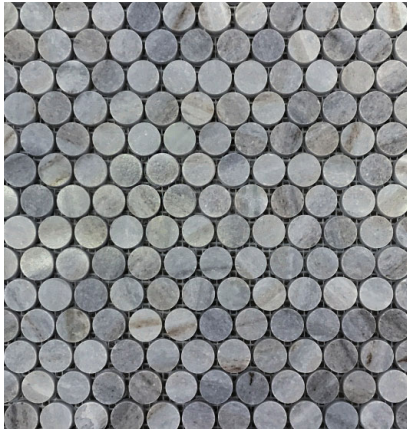

# Blue Velvet

Penny Rounds

Adelaine Hexagon

12" x24" Field Tile

Chevron Polished

Chevron Sandblasted

3/4" x 12" Box Liner

2cm Slab