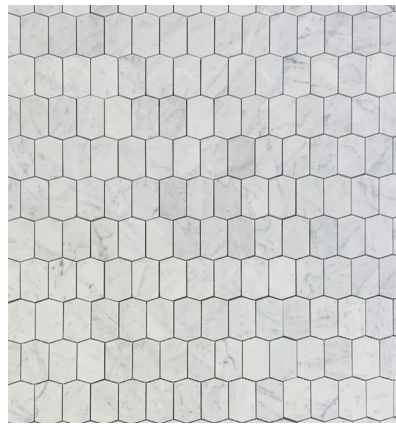

— Bianco Carrara —

— venture —

Bianco Carrara

Basketweave | Bardiglio Dot

Basketweave | Marquina Dot

1 cm Straight

Dots | Carrara & Bardiglio

Honed Adelaine Hexagon

Honed Penny Round

1" Polished Hexagon

2" Honed Hexagon

Mini Brick

Tsunami Border & Corner

Trellis Border | Carrara & Bardiglio

*Custom sizes and finishes available upon request. **Always call for current lot colors.**