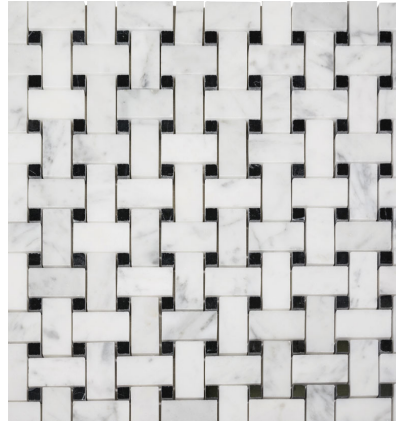

— Bianco Carrara —

— venture —

Bianco Carrara

Basketweave | Bardiglio Dot

Basketweave | Marquina Dot

1 cm Straight

Dots | Carrara & Bardiglio

Honed Adelaine Hexagon

Honed Penny Round

1" Polished Hexagon

2" Honed Hexagon

Mini Brick

Tsunami Border & Corner

Trellis Border | Carrara & Bardiglio

*Custom sizes and finishes available upon request. **Always call for current lot colors.**