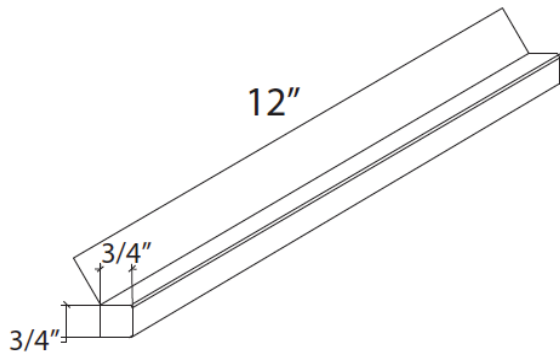

Basalt

venture

Basalt

Penny Rounds

Adelaine Hexagon

9" Hexagon

Chevron Mosaic

3/4" x 12" Box Liner

12" x 24" Field Tile

*Custom sizes and finishes available upon request. **Always call for current lot colors.**