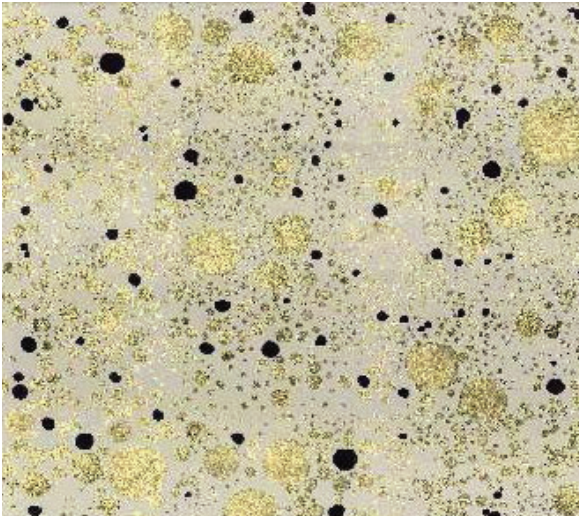

Glossy Glass Silver
GG03-S7000

Akros Glossy Glass Series

Wholesale Pricing

(Prices vary job to job, always call for accurate pricing)

Do NOT use solvents, acid-based products or abrasives on etched Akros tiles

Glossy Glass Gold
GG03-G1015

15 X 15 X .31 in | $200 / pc

Color Customizable
Suitable for Wet Area – Walls Only
2-component epoxy glue-no abrasive on surface
Production time 2-4 weeks from payment confirmation
Non-Tempered Glass provided for cuts as needed