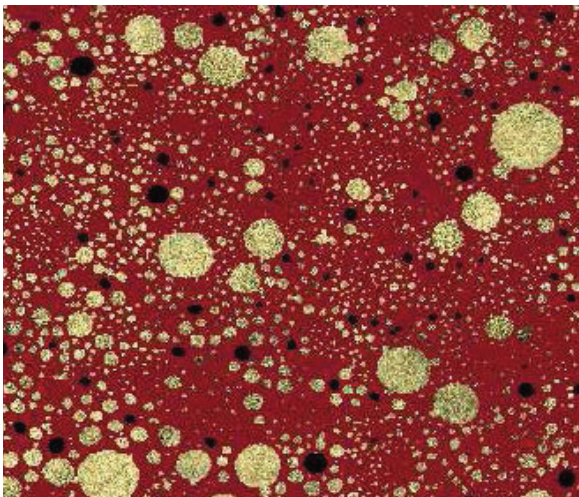

15 X 15 X .31 in | $200 / pc

Color Customizable
Suitable for Wet Area – Walls Only
2-component epoxy glue-no abrasive on surface
Production time 2-4 weeks from payment confirmation
Non-Tempered Glass provided for cuts as needed

*Custom sizes and finishes available upon request. Always call for current lot colors.