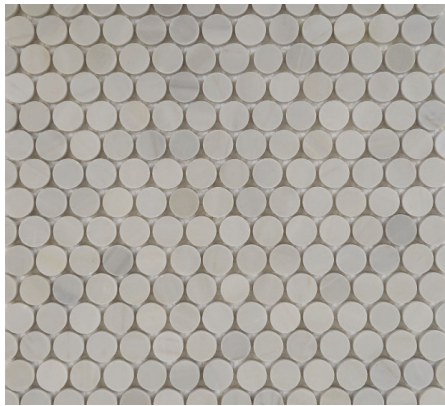

Paris Grey

venture

Paris Grey

Penny Rounds

Adelaine Hexagon

4" x 36" Saddle

12" x 24" Field Tile

3/4" x 12" Box Liner