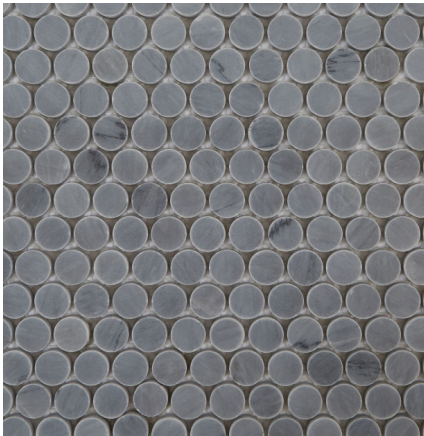

— London Grey —

— venture —

# London Grey

---

Penny Rounds

Adelaine Hexagon

4" x 36" Saddle

12" x 24" Field Tile

3/4" x 12" Box Liner

\*Custom sizes and finishes available upon request. **Always call for current lot colors.**